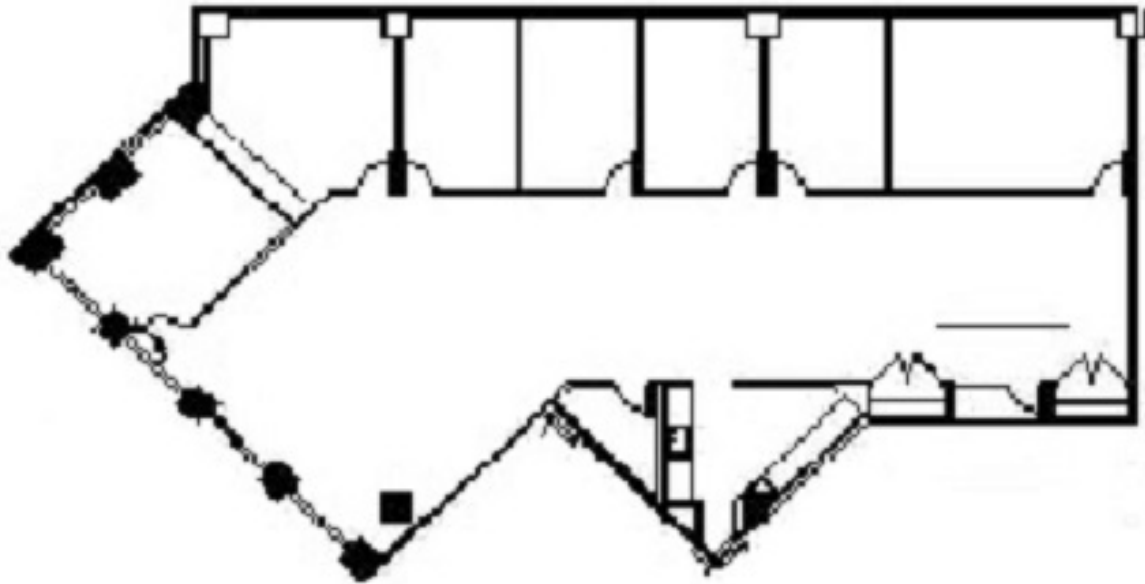

DETAILS

Square Feet: 3,795 S.F.

Net Rent: \$15.50/S.F.

OP. Expense: \$7.00/S.F.

Tax: \$2.25/S.F.

Gross Rent: \$24.75/S.F.

SPACE PLAN

CONTACT INFORMATION