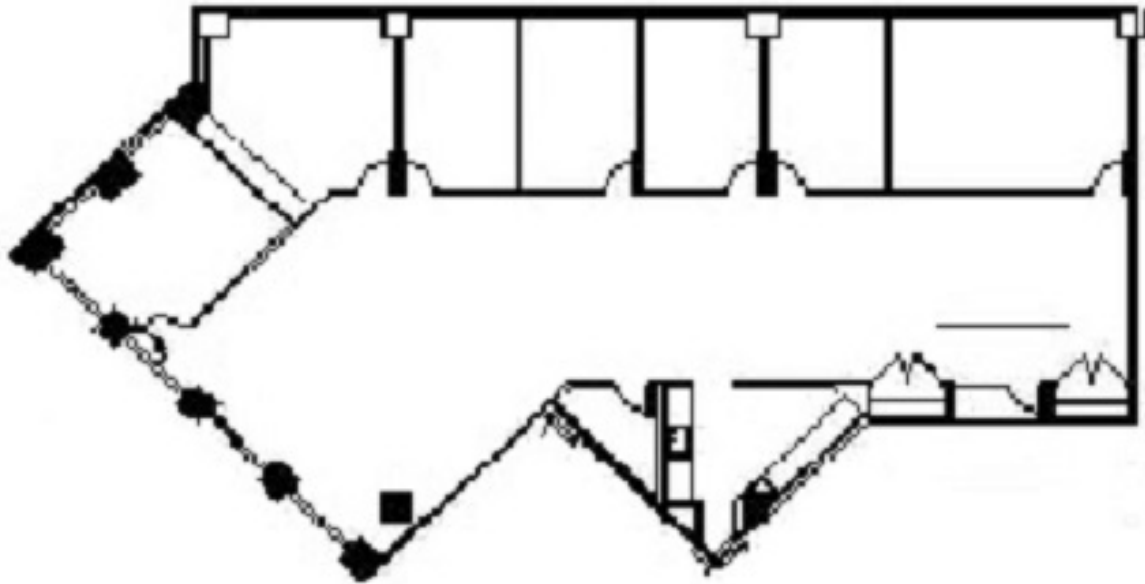

DETAILS

Square Feet: 3,795 S.F.

Net Rent: \$15.50/S.F.

OP. Expense: \$2.66/S.F.

Tax: \$1.94/S.F.

Gross Rent: \$20.10/S.F.

SPACE PLAN

CONTACT INFORMATION