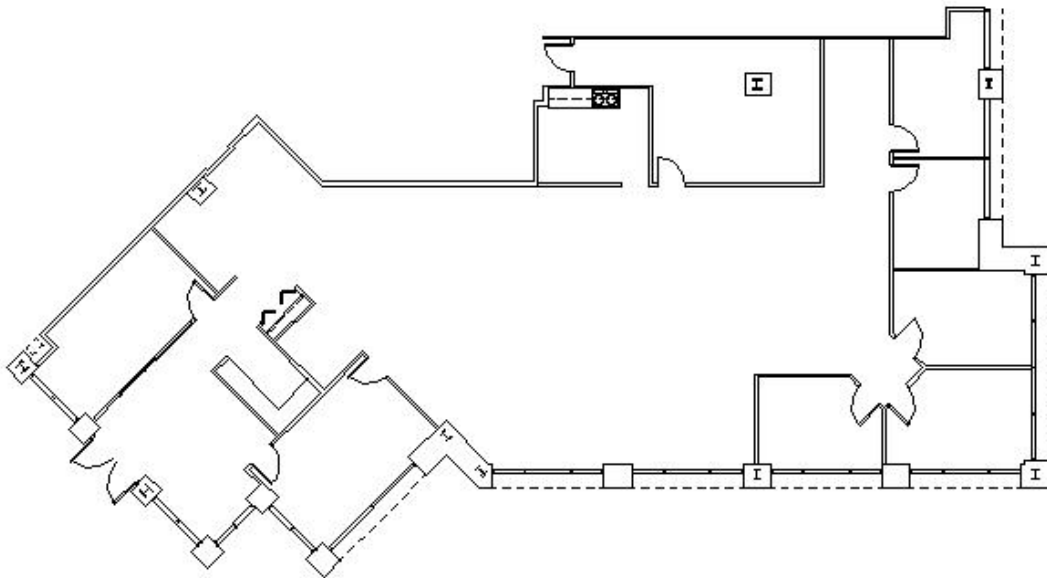

## SUITE FEATURES

- Lobby exposure
- 5 private offices
- Conference room
- Large open area
- Up to 7,614 square feet available

## FIRST FLOOR PLAN

## DETAILS

**Square Feet:** 5,758 S.F.

**Net Rent:** \$15.50/S.F.

**OP. Expense:** \$2.98/S.F.

**Tax:** \$2.00/S.F.

**Gross Rent:** \$20.48/S.F.

## SPACE PLAN