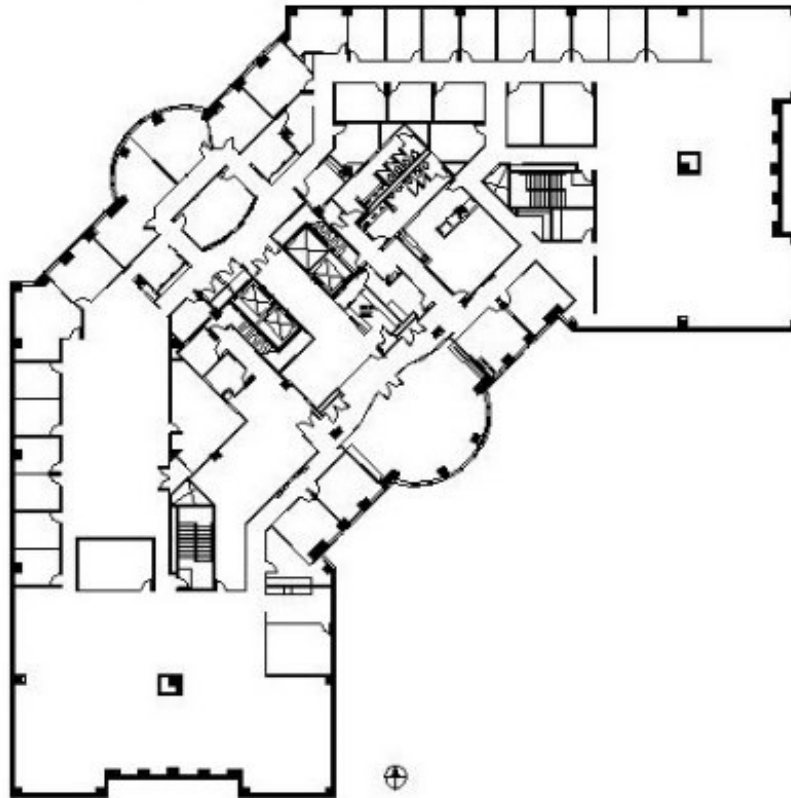

## SUITE FEATURES

- Up to 100,475 S.F. available by combining Suites 200, 300, 400 and 500

## Multiple FLOOR PLAN

## DETAILS

**Square Feet:** 100,475 S.F.

**Net Rent:** \$15.50/S.F.

**OP. Expense:** \$7.00/S.F.

**Tax:** \$2.25/S.F.

**Gross Rent:** \$24.75/S.F.

## SPACE PLAN