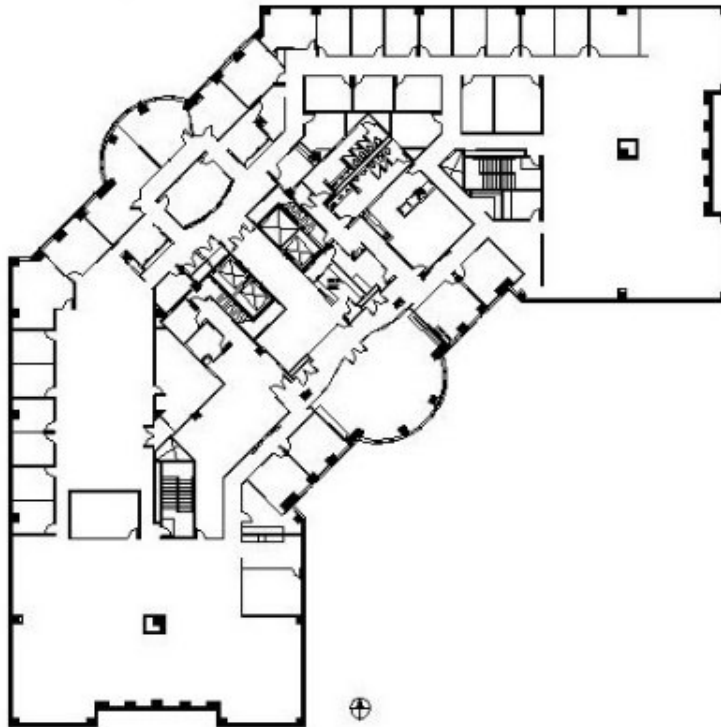

## SUITE FEATURES

- Up to 100,475 S.F. available by combining Suites 200, 300, 400 and 500

## Multiple FLOOR PLAN

## DETAILS

**Square Feet:** 100,475 S.F.

**Net Rent:** \$15.50/S.F.

**OP. Expense:** \$2.98/S.F.

**Tax:** \$2.00/S.F.

**GROSS RENT:** \$20.48/S.F.