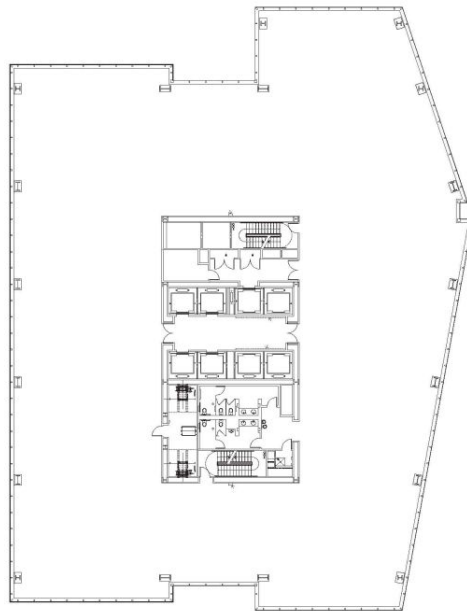

### Sixth Floor FLOOR PLAN

- Large floorplans on Mid-rise floors
- Dedicated Elevator services for mid-rise floors
- Fiber-optic voice/data systems
- Full-Floor available

### DETAILS

**Square Feet:** 21,868 S.F.

**Net Rent:** \$32.00/S.F.

**Gross Rent:** \$32.00/S.F.

HAMILTON PARTNERS - Sponsoring Broker