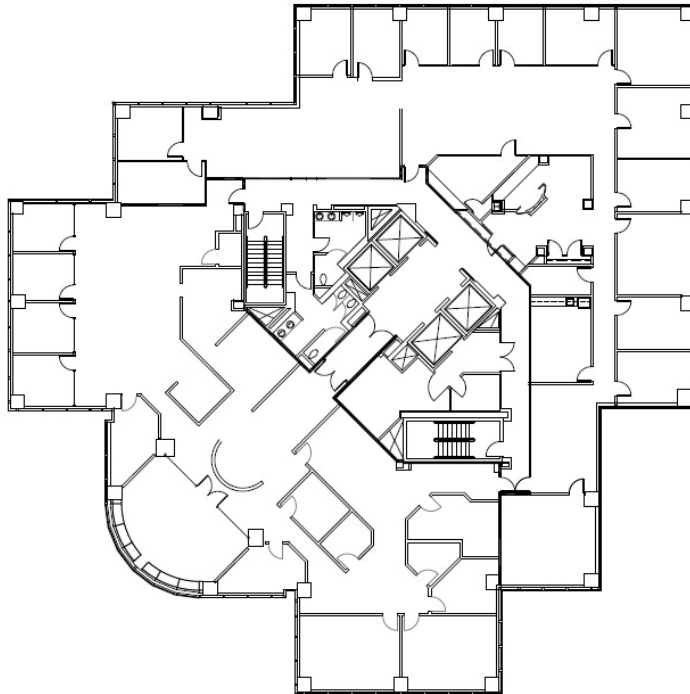

SPACE PLAN

HAMILTON PARTNERS - Sponsoring Broker

Brian Horrocks
bhorrocks@hpre.com
P 801-931-5529
F 801-746-2889

George Arnold
garnold@hamiltonpartners.com
C 8472694768