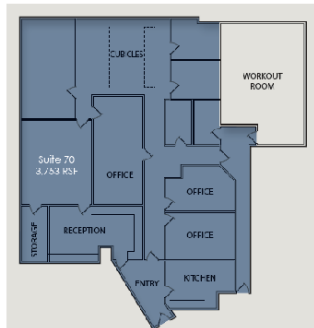

HAMILTON PARTNERS - Sponsoring Broker

Brian Horrocks

✉ bhorrocks@hpre.com

P 801-931-5529

F 801-746-2889