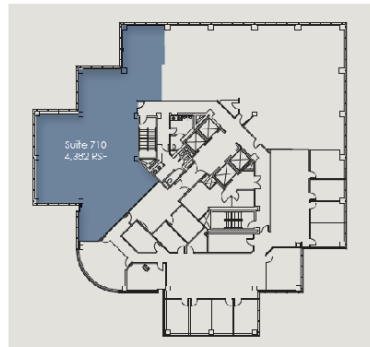

HAMILTON PARTNERS - Sponsoring Broker

Brian Horrocks

[✉ bhorrocks@hpre.com](mailto:bhorrocks@hpre.com)

P 801-931-5529

F 801-746-2889