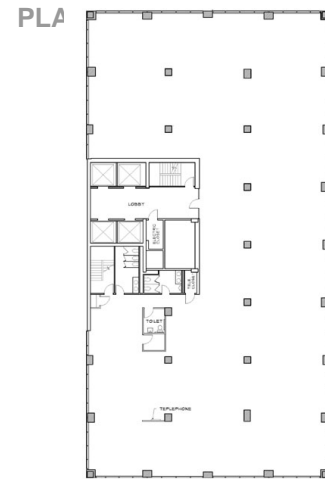

DETAILS

Square Feet: 11,999 S.F.
Net Rent: \$19.00/S.F.

SUITE FEATURES

- Available Immediately
- Create your own layout
- Full floor dedicated elevator lobby
- On Site Property Management
- 24/7 Access to Building
- Leed Gold Building
- One block for Daley Plaza & City Hall
- Â
- Â

TWENTY-EIGHTH FLOOR

SPACE PLAN