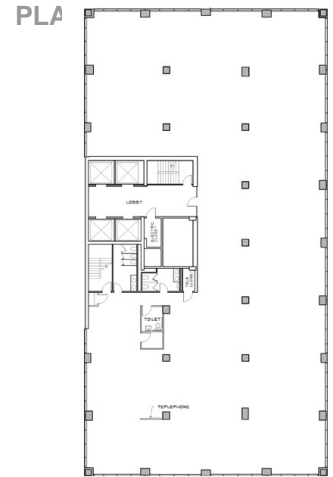

DETAILS

**Square Feet:** 11,999 S.F.  
**Net Rent:** \$19.00/S.F.

SUITE FEATURES

- Available Immediately
- Create your own layout
- Full floor dedicated elevator lobby
- On Site Property Management
- 24/7 Access to Building
- Leed Gold Building
- One block for Daley Plaza & City Hall
- Â
- Â

TWENTY-EIGHTH FLOOR

SPACE PLAN