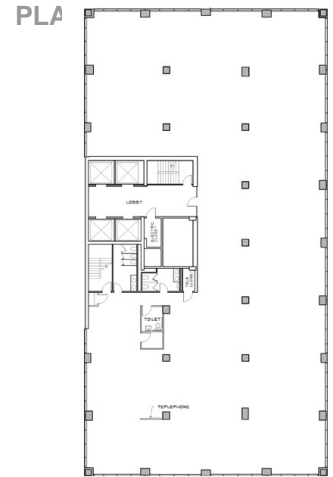

DETAILS

Square Feet: 11,999 S.F.
Net Rent: \$19.00/S.F.

SUITE FEATURES

- Available Immediately
- Create your own layout
- Full floor dedicated elevator lobby
- On Site Property Management
- 24/7 Access to Building
- Leed Gold Building
- One block for Daley Plaza & City Hall
- Â
- Â

TWENTY-EIGHTH FLOOR

SPACE PLAN