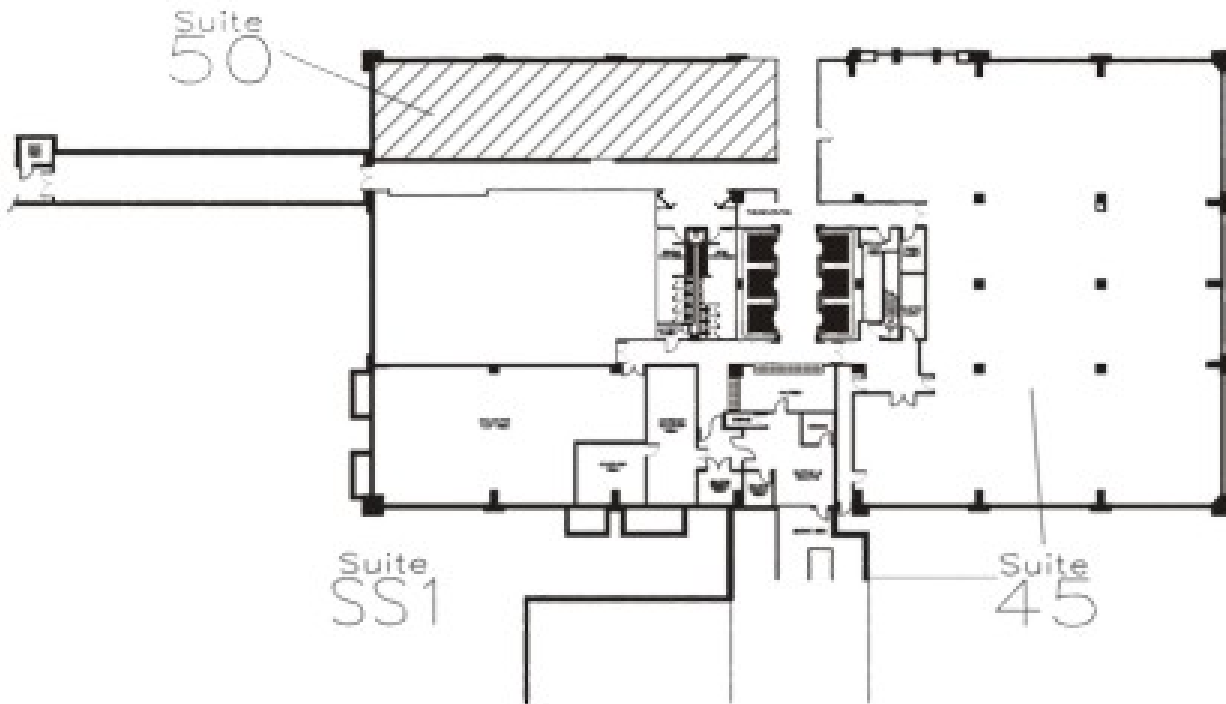

500 Park Boulevard

Suite 50

500 Park Boulevard, Itasca, IL 60143

HAMILTON PARTNERS

www.hamiltonpartners.com

SUITE FEATURES

- Available with 30 days notice.

Lower Level FLOOR PLAN

DETAILS

Square Feet: 2,877 S.F.
Net Rent: \$12.69/S.F.
OP. Expense: \$6.66/S.F.
Tax: \$2.65/S.F.
Gross Rent: \$22.00/S.F.

SPACE PLAN

HAMILTON PARTNERS - Sponsoring Broker

Graham Hamilton

ghamilton@hpre.com