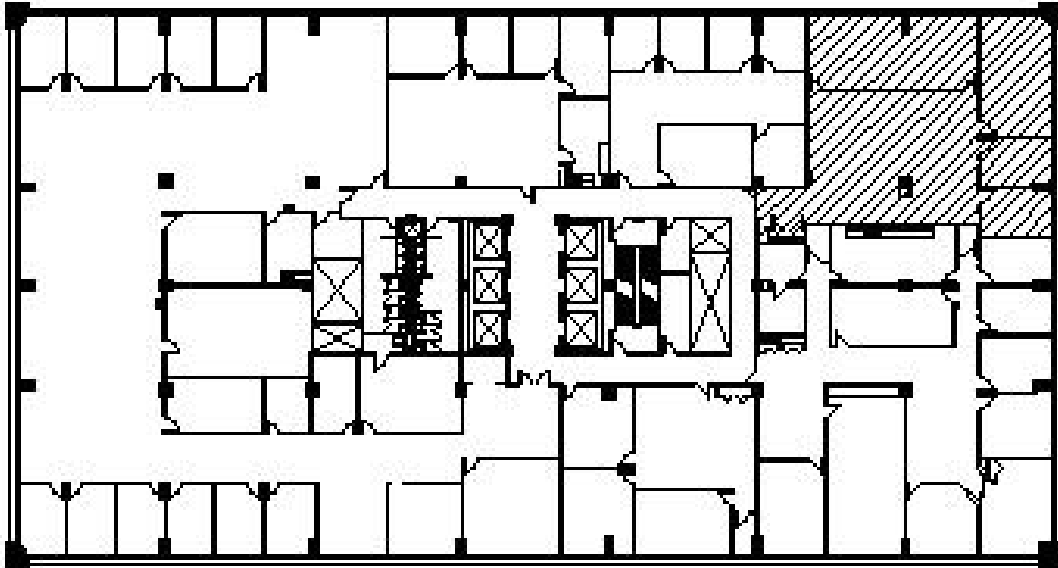

SPACE PLAN

HAMILTON PARTNERS - Sponsoring Broker

Graham Hamilton

ghamilton@hpre.com

P 630-250-4920

C 847-347-4800

Paul O'Connor

poconnor@hamiltonpartners.com

P 630-250-4876

F 630-251-8521

Scott Schroeder

sschroeder@hpre.com

P 630-250-4898

F 630-250-8521