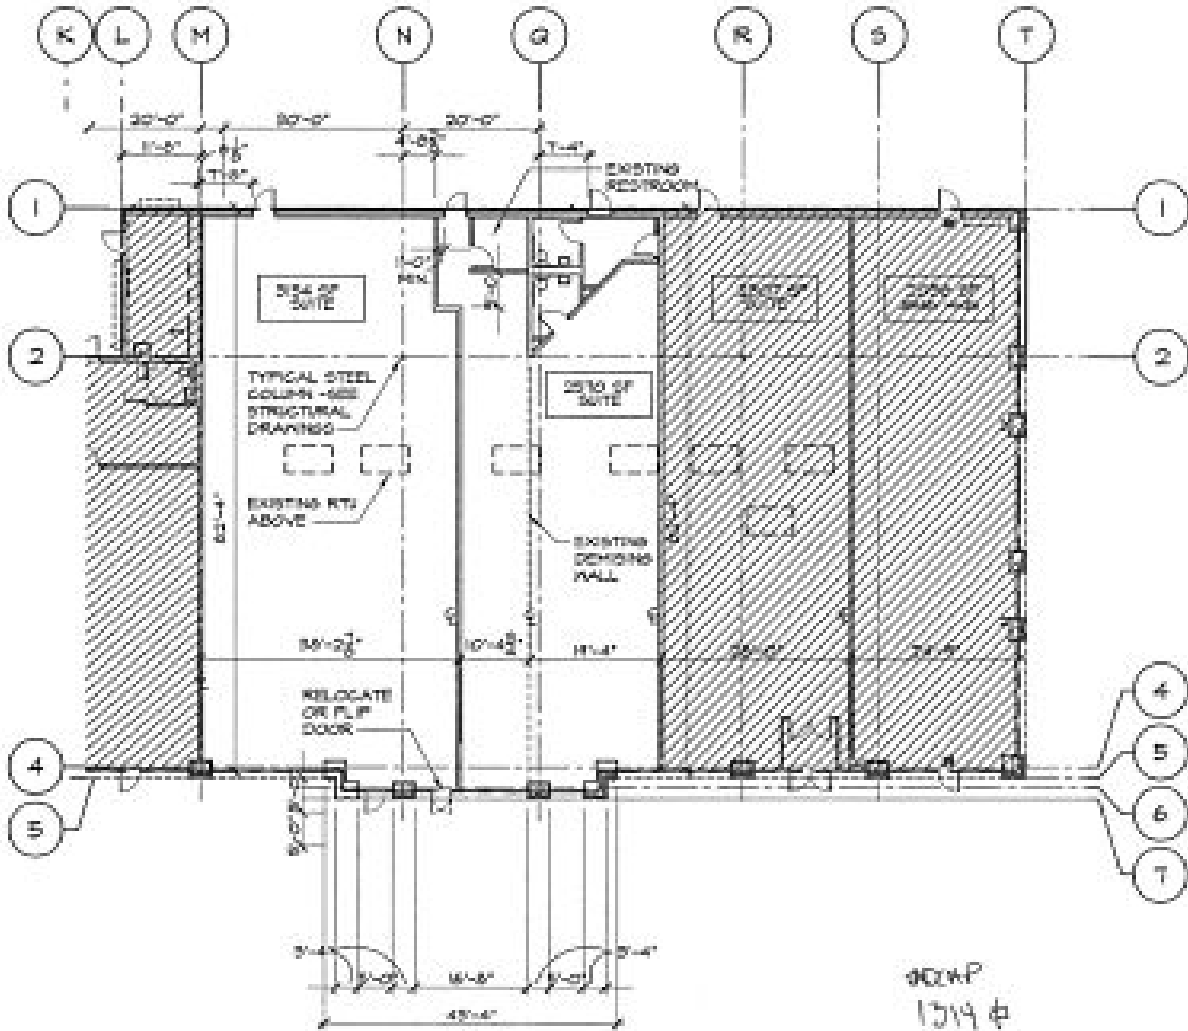

Berkshire Place

13400 South Route 59, Plainfield, IL 60544,
United States

RETAIL CENTER
PLAINFIELD, IL

PROPOSED TENANT C & D DEMISING PLAN

A R C

HAMILTON PARTNERS - Sponsoring Broker

Greg Winner

winner@hpre.com

P 630/250-4890

F 630/250-8521