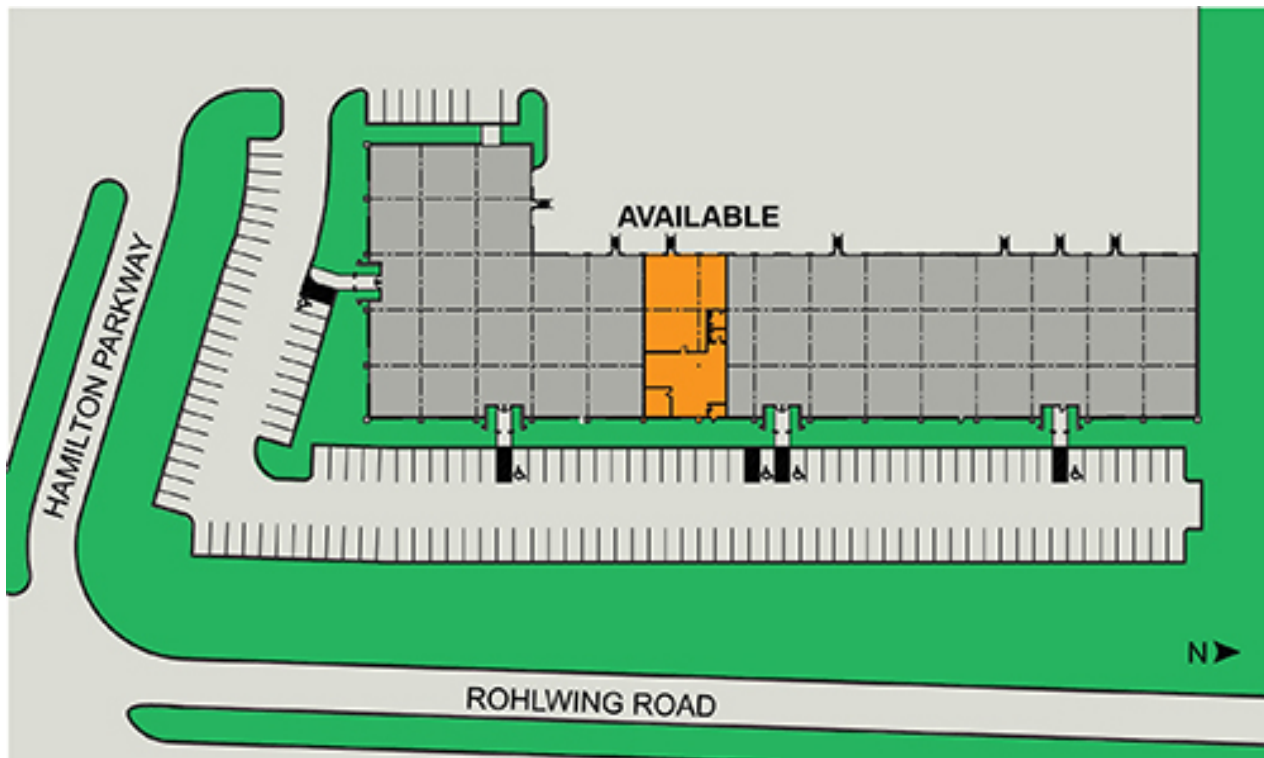

SITE AND BUILDING PLAN

HAMILTON PARTNERS - Sponsoring Broker

Hamilton Partners Industrial Division

Industrial@hamiltonpartners.com

P 630-250-9700