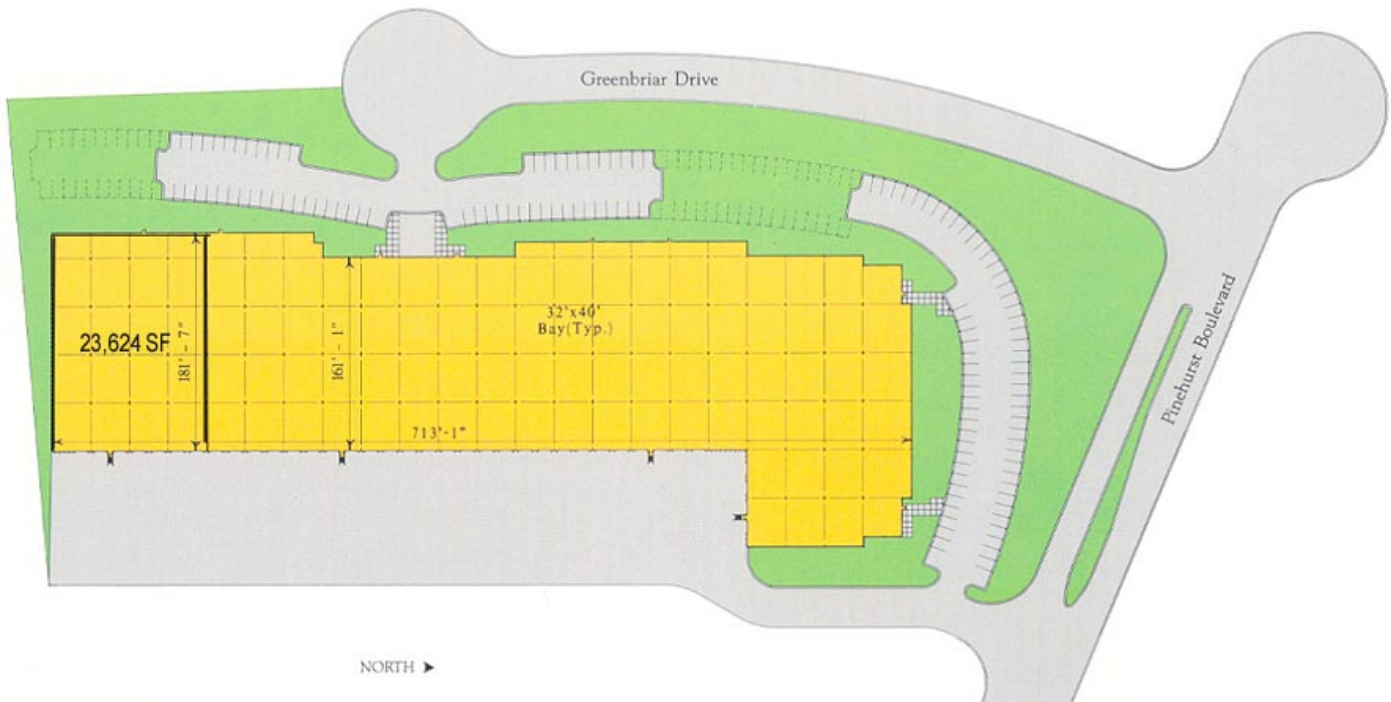

SITE AND BUILDING PLAN

HAMILTON PARTNERS - Sponsoring Broker

Industrial Division

Industrial@hamiltonpartners.com

P 630-250-9700