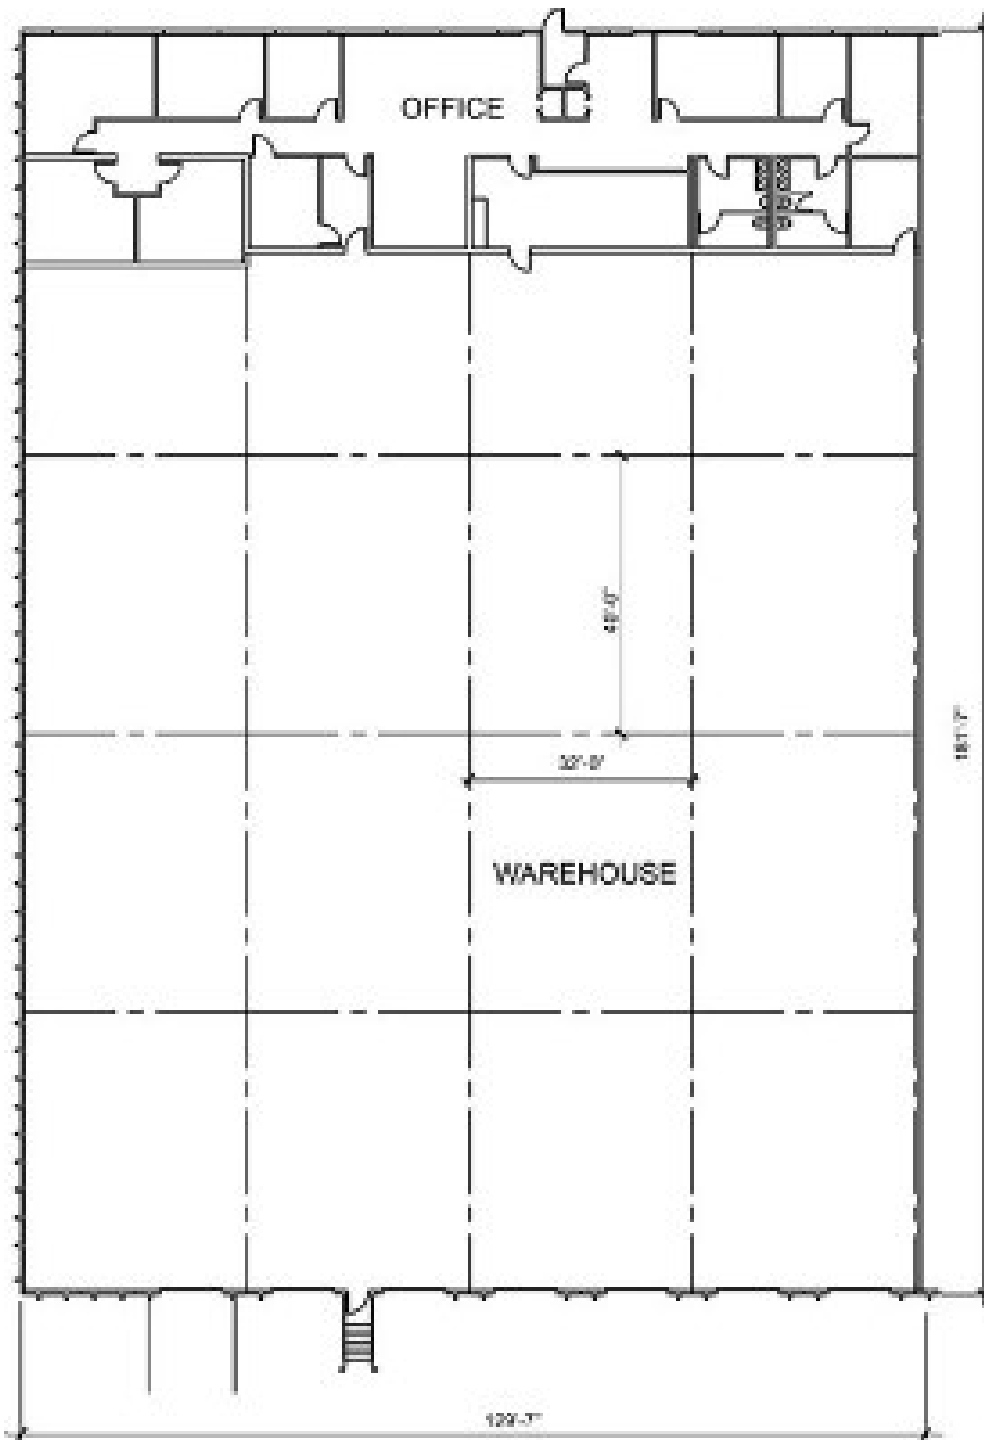

1225 Greenbriar Drive
MBP #1 (Suite A)
1225 Greenbriar Drive
Addison, IL 60101

HAMILTON PARTNERS
www.hamiltonpartners.com

HAMILTON PARTNERS - Sponsoring Broker

Industrial Division

Industrial@hamiltonpartners.com

P 630-250-9700