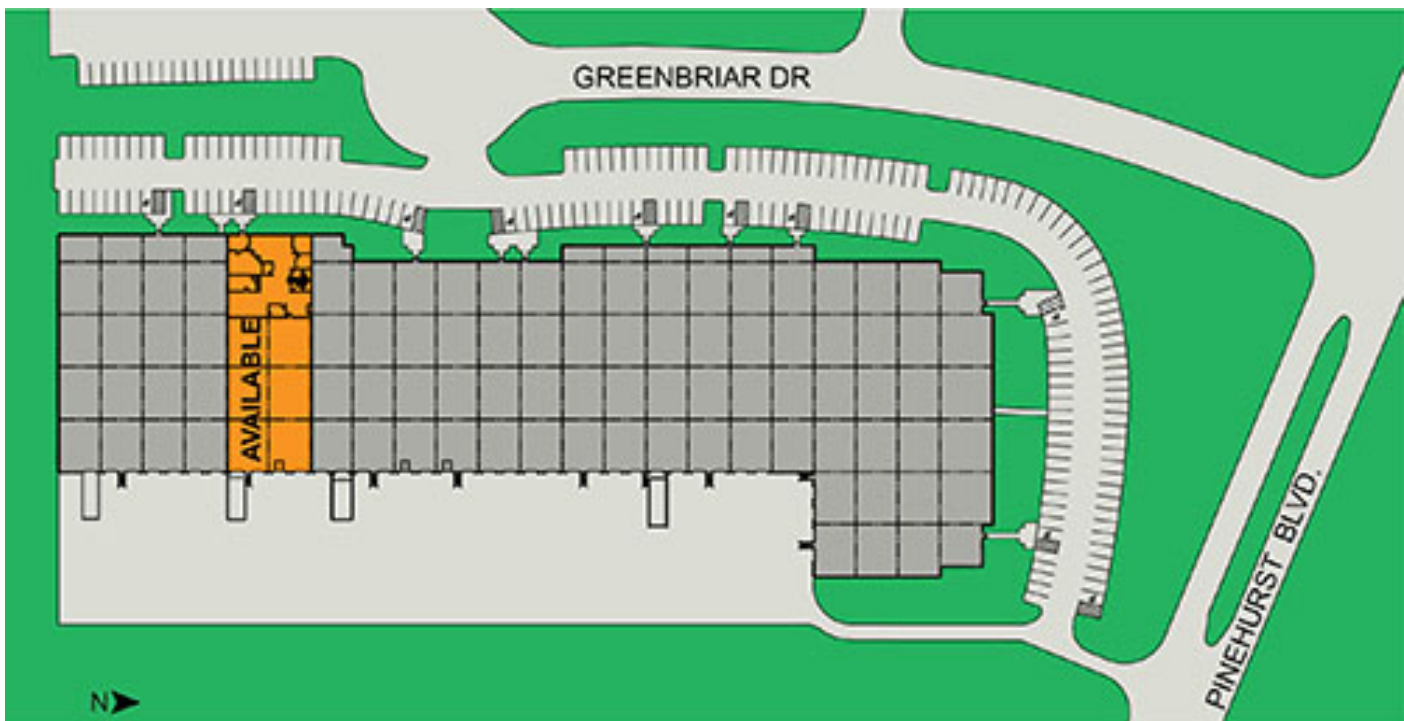

1225 Greenbriar Drive

MBP #1 (Suite B)

1225 Greenbriar Drive, Addison, IL 60101,

United States

HAMILTON PARTNERS
www.hamiltonpartners.com

SUITE FEATURES

- Total Bldg Sq Ft: 132,081 S.F.

DETAILS

Square Feet:	11,660 S.F.
Clear Height:	18
Bay Size:	32x40
Exterior Docks:	3
Drive-In Doors:	1

SITE AND BUILDING PLAN

HAMILTON PARTNERS - Sponsoring Broker

Industrial Division

Industrial@hamiltonpartners.com