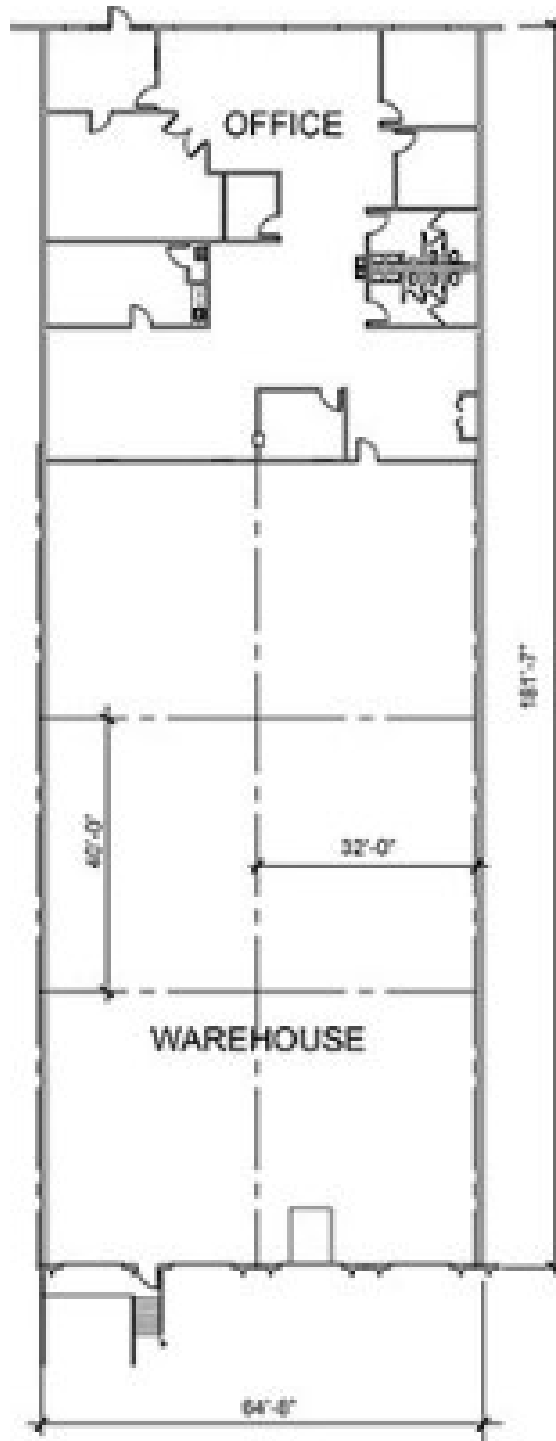

1225 Greenbriar Drive

MBP #1 (Suite B)

1225 Greenbriar Drive, Addison, IL 60101,

United States

HAMILTON PARTNERS
www.hamiltonpartners.com

HAMILTON PARTNERS - Sponsoring Broker

Industrial Division

Industrial@hamiltonpartners.com

P 630-250-9700