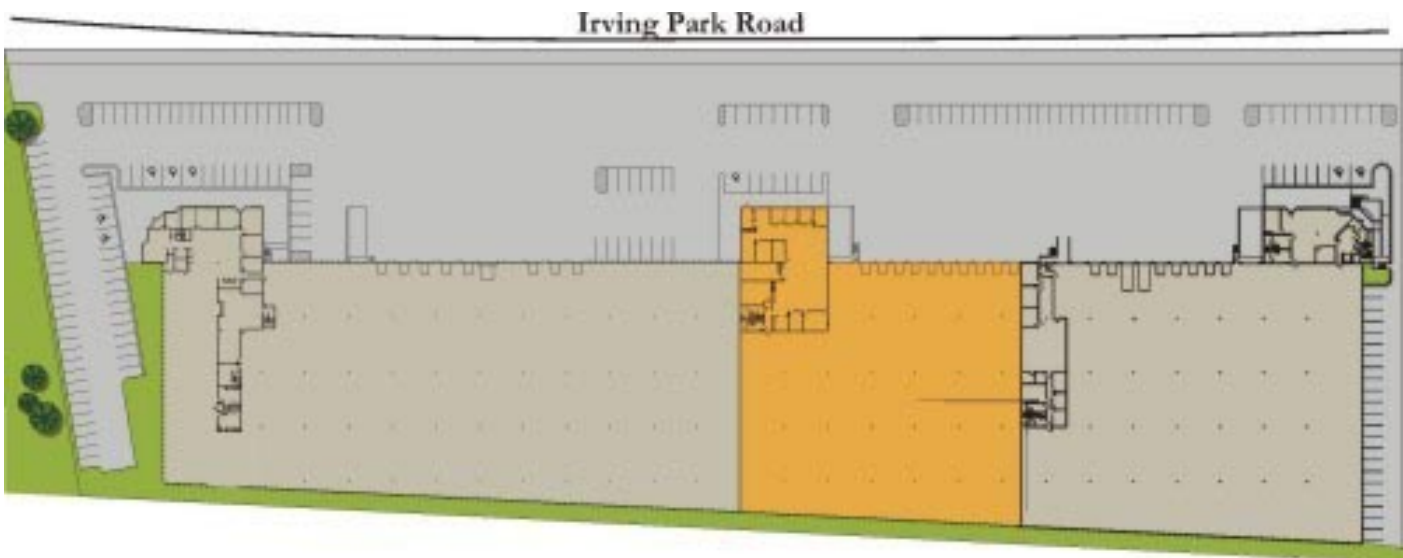

SITE AND BUILDING PLAN

HAMILTON PARTNERS - Sponsoring Broker

Industrial Division

Industrial@hamiltonpartners.com

P 630-250-9700