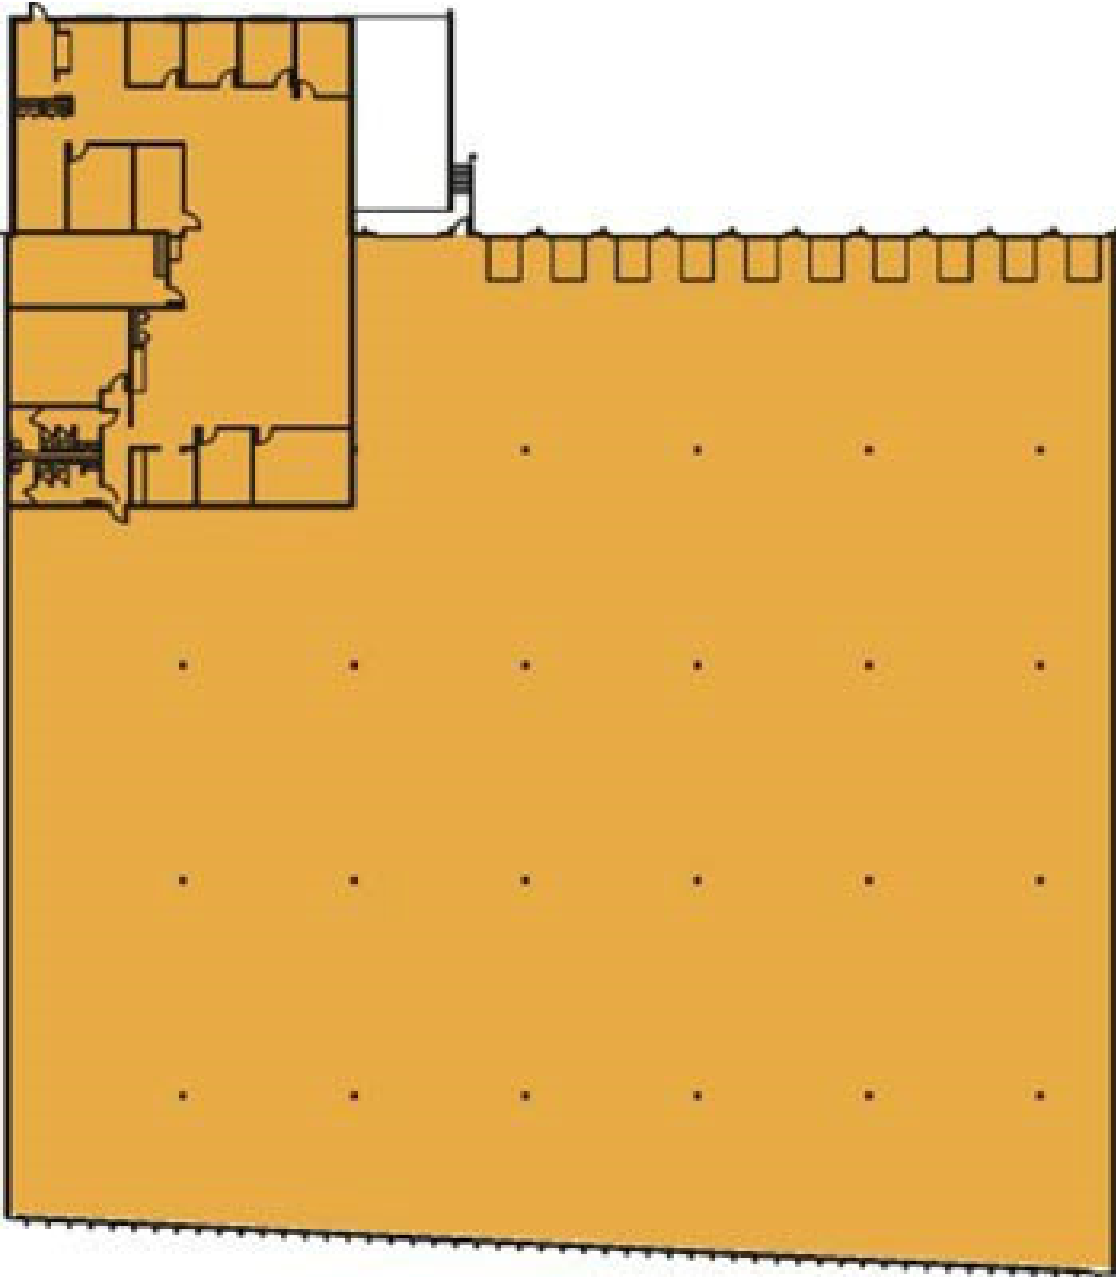

11405-11417 Irving Park Road

O'Hare So. #1 (11409)

11409 Irving Park Road

Franklin Park, IL 60131, United States

HAMILTON PARTNERS
www.hamiltonpartners.com

HAMILTON PARTNERS - Sponsoring Broker

Industrial Division

Industrial@hamiltonpartners.com

P 630-250-9700