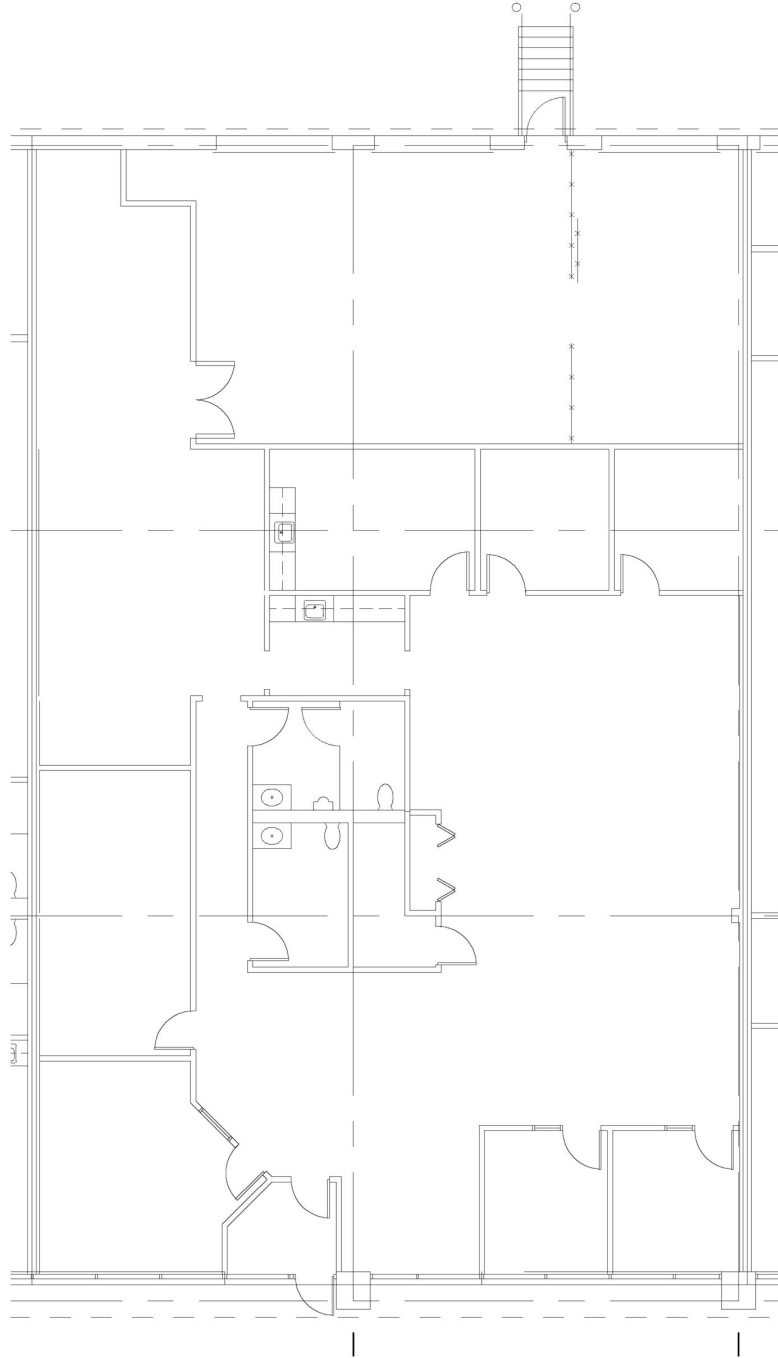

1253-1279 Hamilton Parkway

HLCC #1

1271 Hamilton Parkway

Itasca, IL 60143

HAMILTON PARTNERS
www.hamiltonpartners.com

HAMILTON PARTNERS - Sponsoring Broker

Industrial Division

Industrial@hamiltonpartners.com

P 630-250-9700