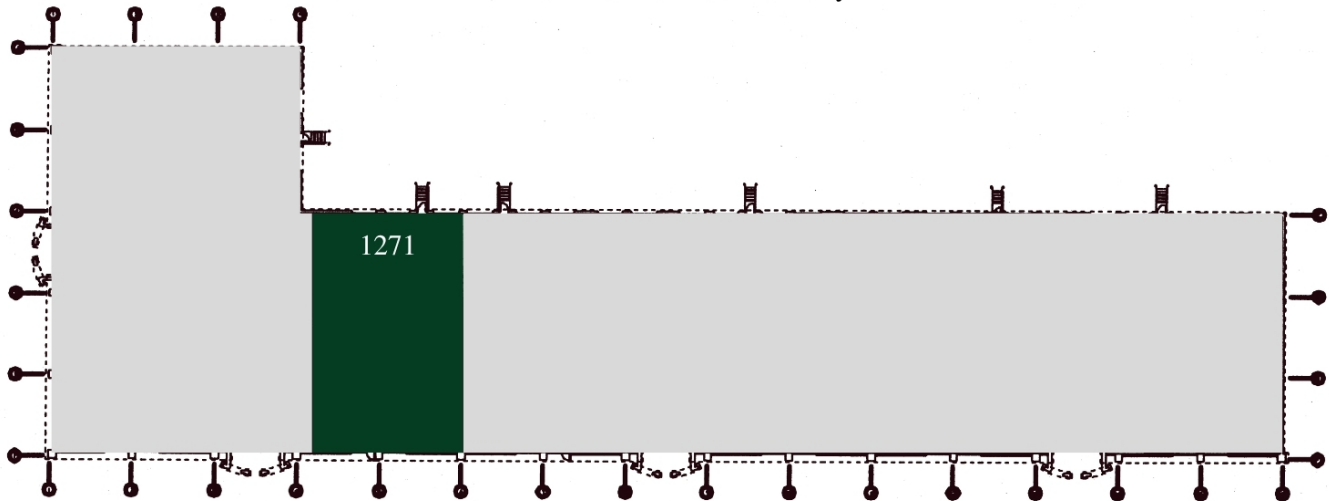

SITE AND BUILDING PLAN

1253-1279 Hamilton Parkway

HAMILTON PARTNERS - Sponsoring Broker

Industrial Division

Industrial@hamiltonpartners.com

P 630-250-9700