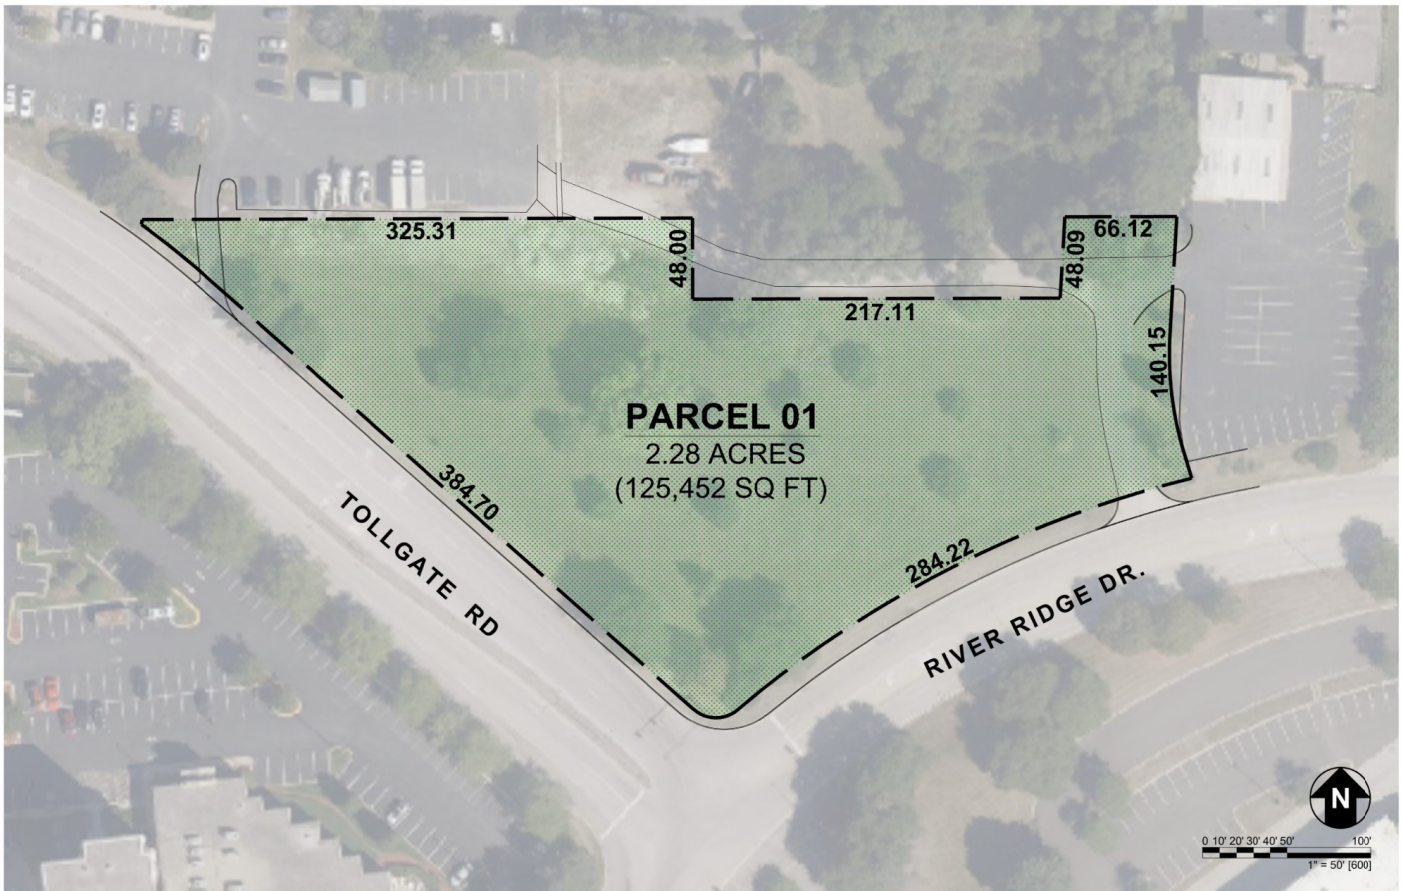

FRBC Parcel 01 - 2.28 Acres

*Tollgate Road
Elgin, IL 60123*

SUITE FEATURES

- 2.28 Acres
- 125,452 SF
- ESFR fire protection sprinkler system, LED or T5 lighting in warehouse, and power to suit.

DETAILS

Square Feet: 125,452 S.F.

HAMILTON PARTNERS - Sponsoring Broker

Industrial Division

Industrial@hamiltonpartners.com

P 630-250-9700

FRBC Parcel 01 - 2.28 Acres

Tollgate Road
Elgin, IL 60123

HAMILTON PARTNERS
www.hamiltonpartners.com

HAMILTON PARTNERS - Sponsoring Broker