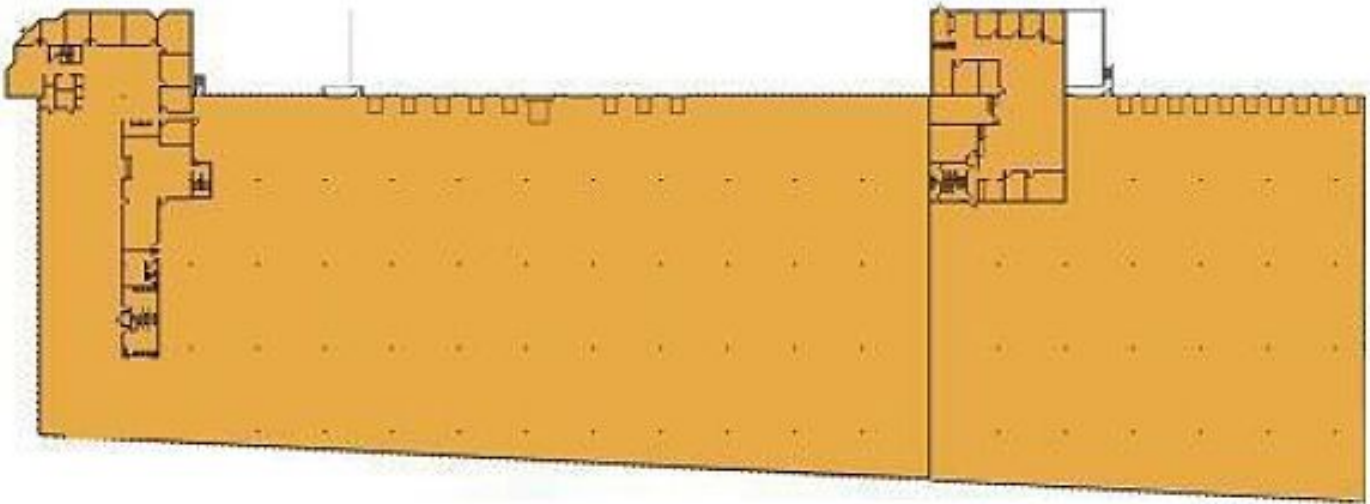

11405-11417 Irving Park Road

O'Hare So. #1 (11409/11417)

11405/11409 Irving Park Road

Franklin Park, IL 60131

HAMILTON
www.hamiltonpartners.com **PARTNERS**

HAMILTON PARTNERS - Sponsoring Broker

Industrial Division

✉ Industrial@hamiltonpartners.com

P 630-250-9700