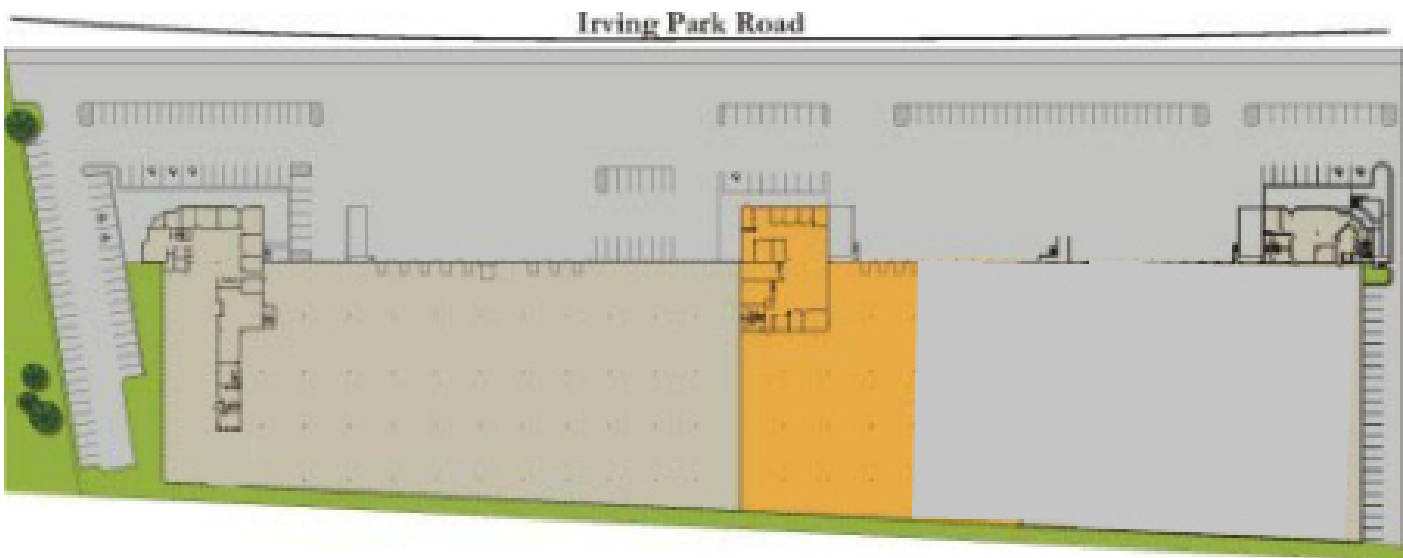

SITE AND BUILDING PLAN

HAMILTON PARTNERS - Sponsoring Broker

Industrial Division

✉ Industrial@hamiltonpartners.com

P 630-250-9700