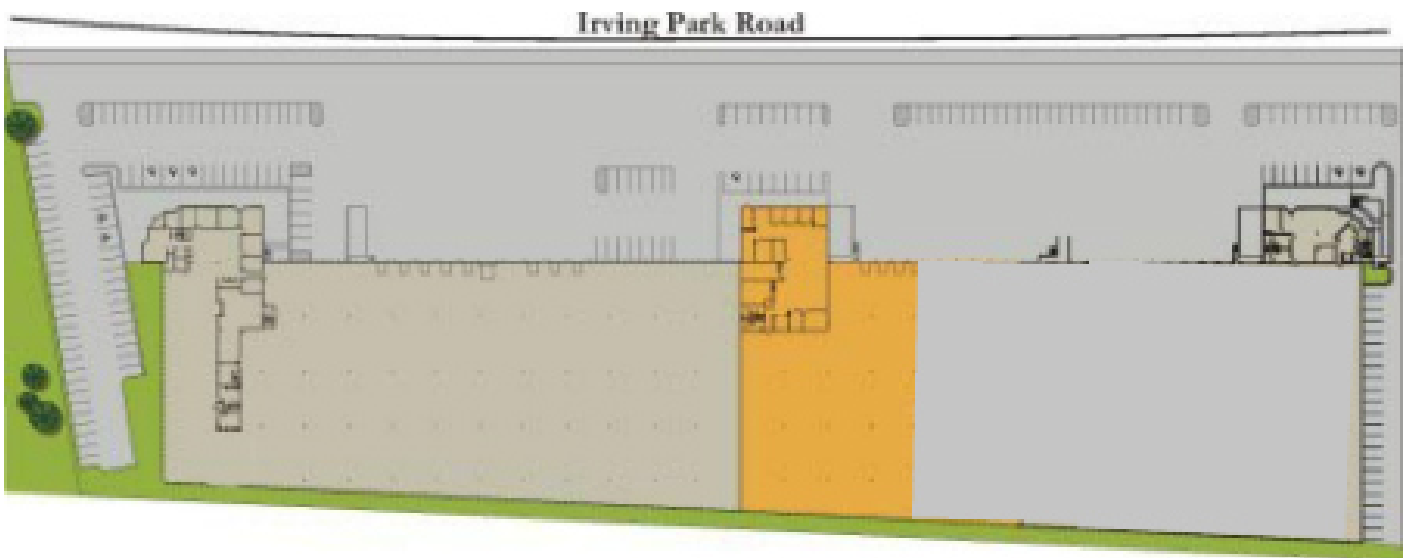

SITE AND BUILDING PLAN

HAMILTON PARTNERS - Sponsoring Broker

Hamilton Partners Industrial Division

✉ Industrial@hamiltonpartners.com

P 630-250-9700