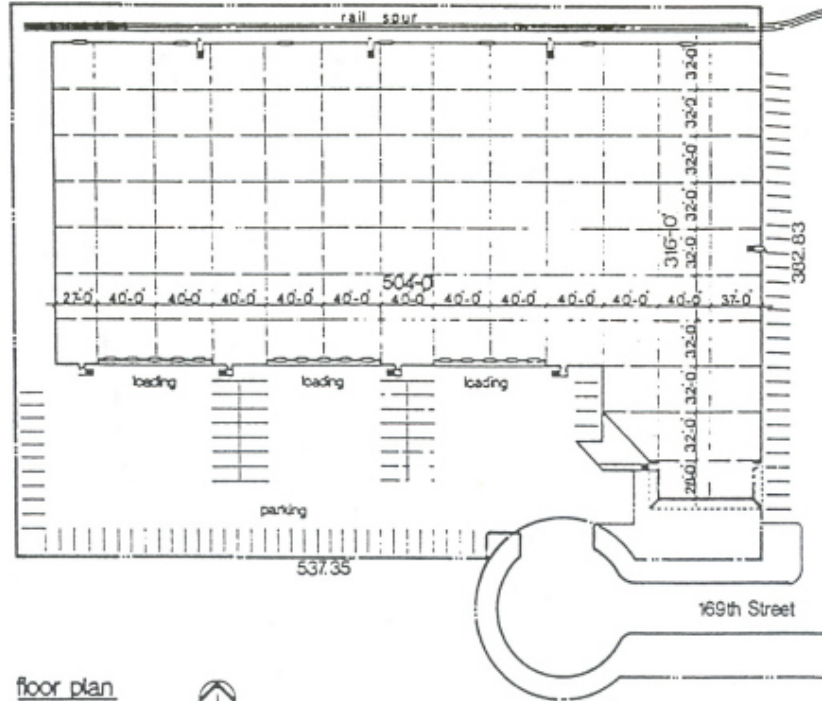

SITE AND BUILDING PLAN

floor plan

HAMILTON PARTNERS - Sponsoring Broker

Industrial Division

Industrial@hamiltonpartners.com

P 630-250-9700