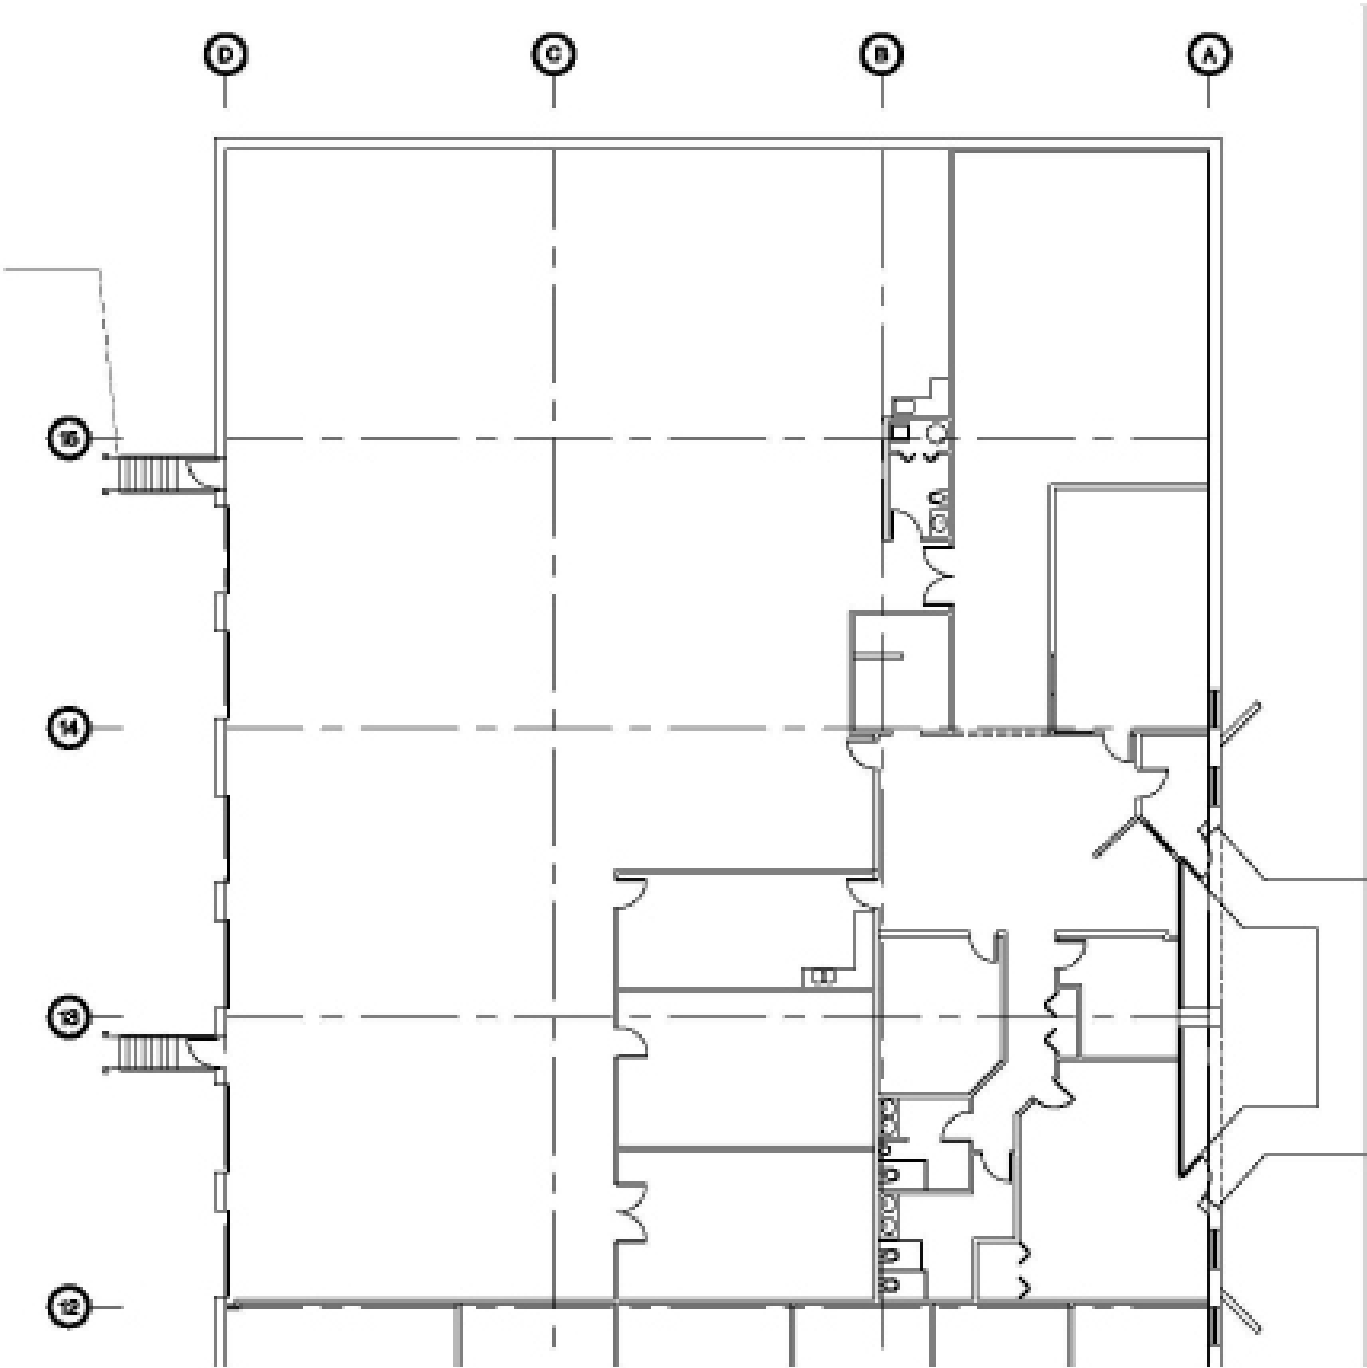

1094 Johnson Drive

1098 Johnson Drive
Buffalo Grove, IL 60089

HAMILTON PARTNERS
www.hamiltonpartners.com

HAMILTON PARTNERS - Sponsoring Broker

Industrial Division

Industrial@hamiltonpartners.com

P 630-250-9700