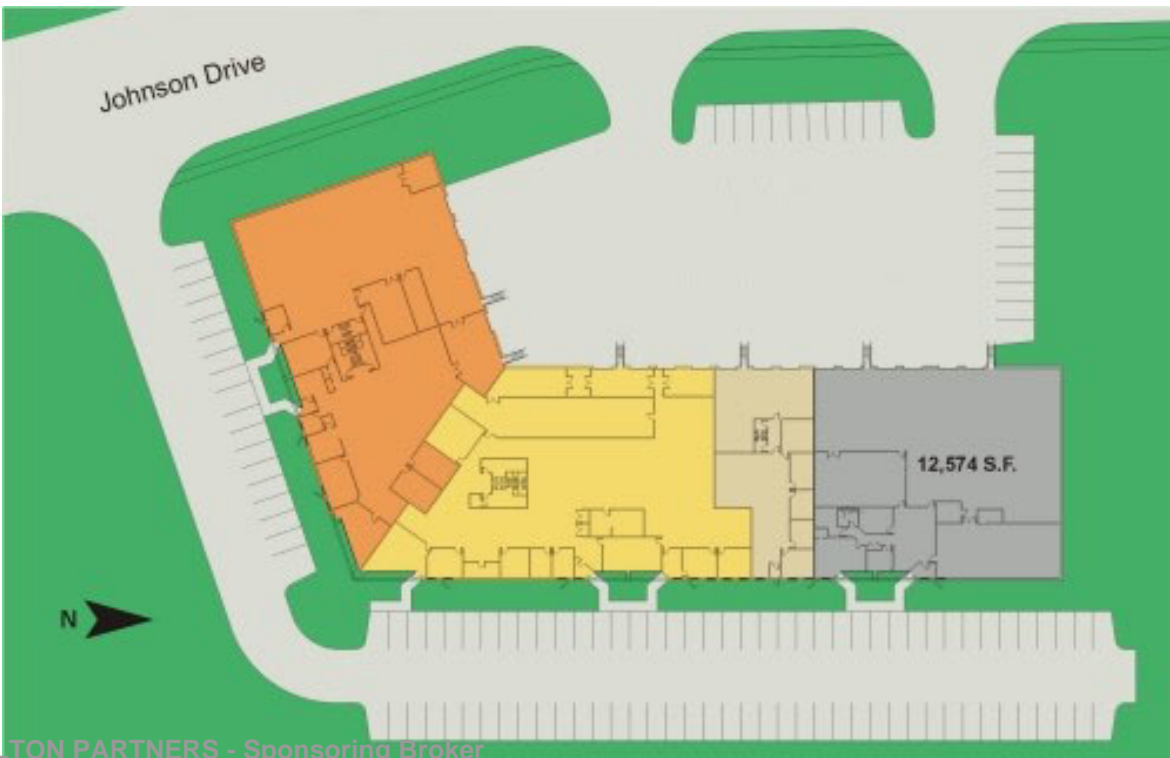

SITE AND BUILDING PLAN

HAMILTON PARTNERS - Sponsoring Broker

Industrial Division

Industrial@hamiltonpartners.com

P 630-250-9700