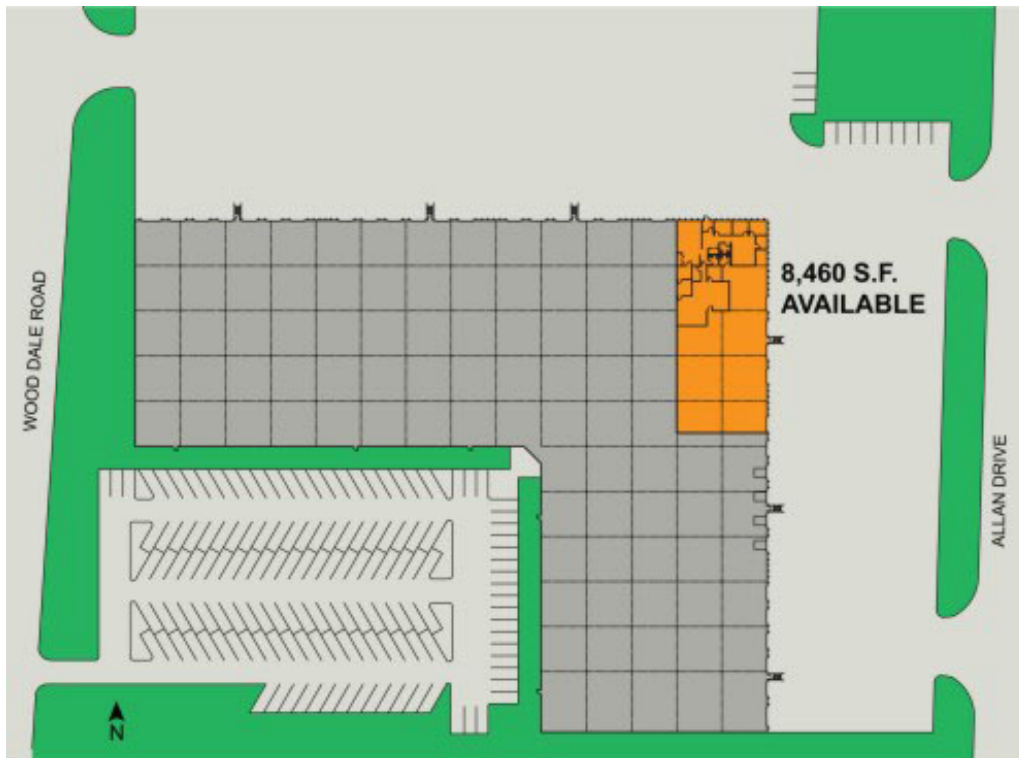

SUITE FEATURES

DETAILS

Square Feet:	8,460 S.F.
Office Square Feet:	2,975 S.F.
Clear Height:	18
Bay Size:	30x30
Exterior Docks:	5

SITE AND BUILDING PLAN

HAMILTON PARTNERS - Sponsoring Broker

Hamilton Partners Industrial Division