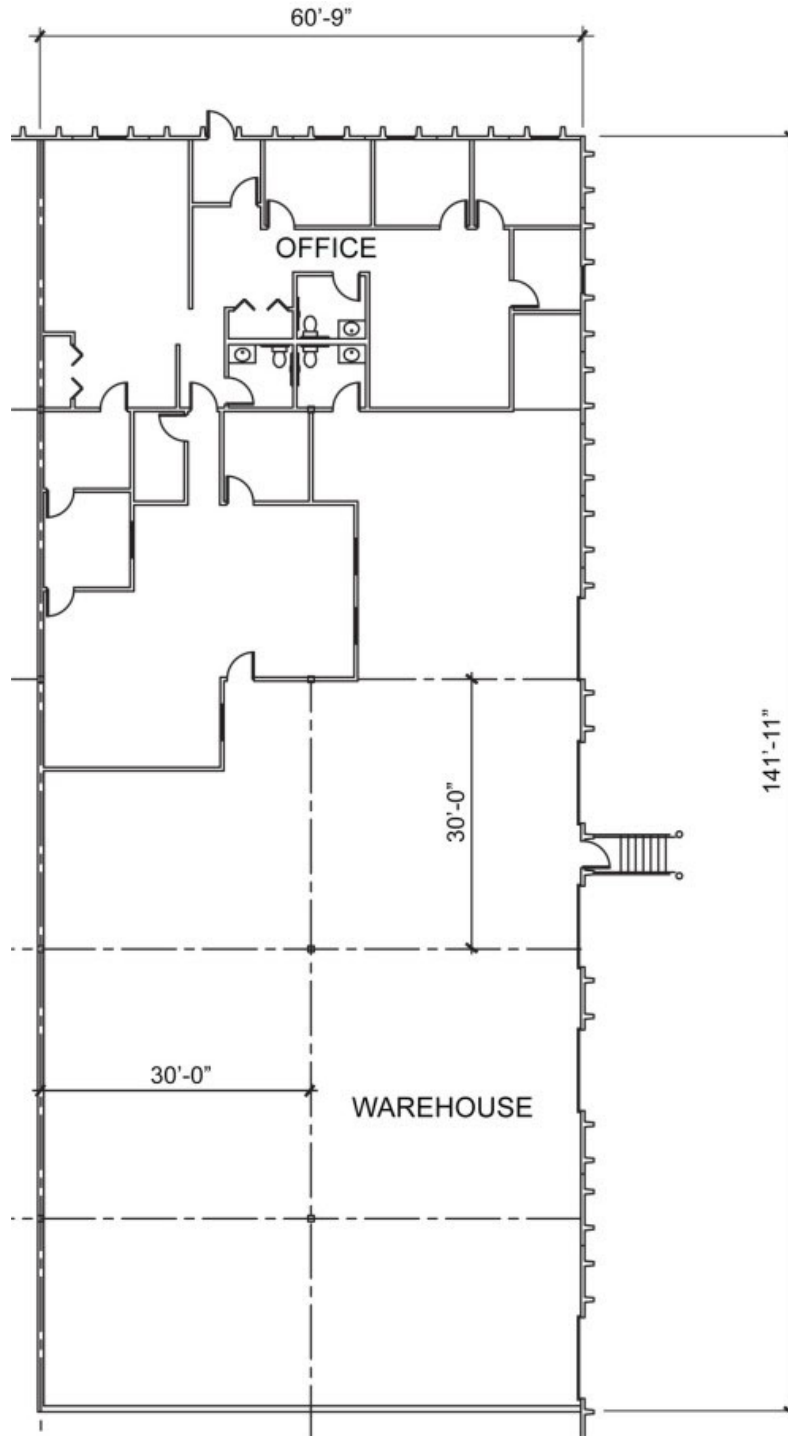

HAMILTON PARTNERS - Sponsoring Broker

Hamilton Partners Industrial Division

Industrial@hamiltonpartners.com

P 630-250-9700