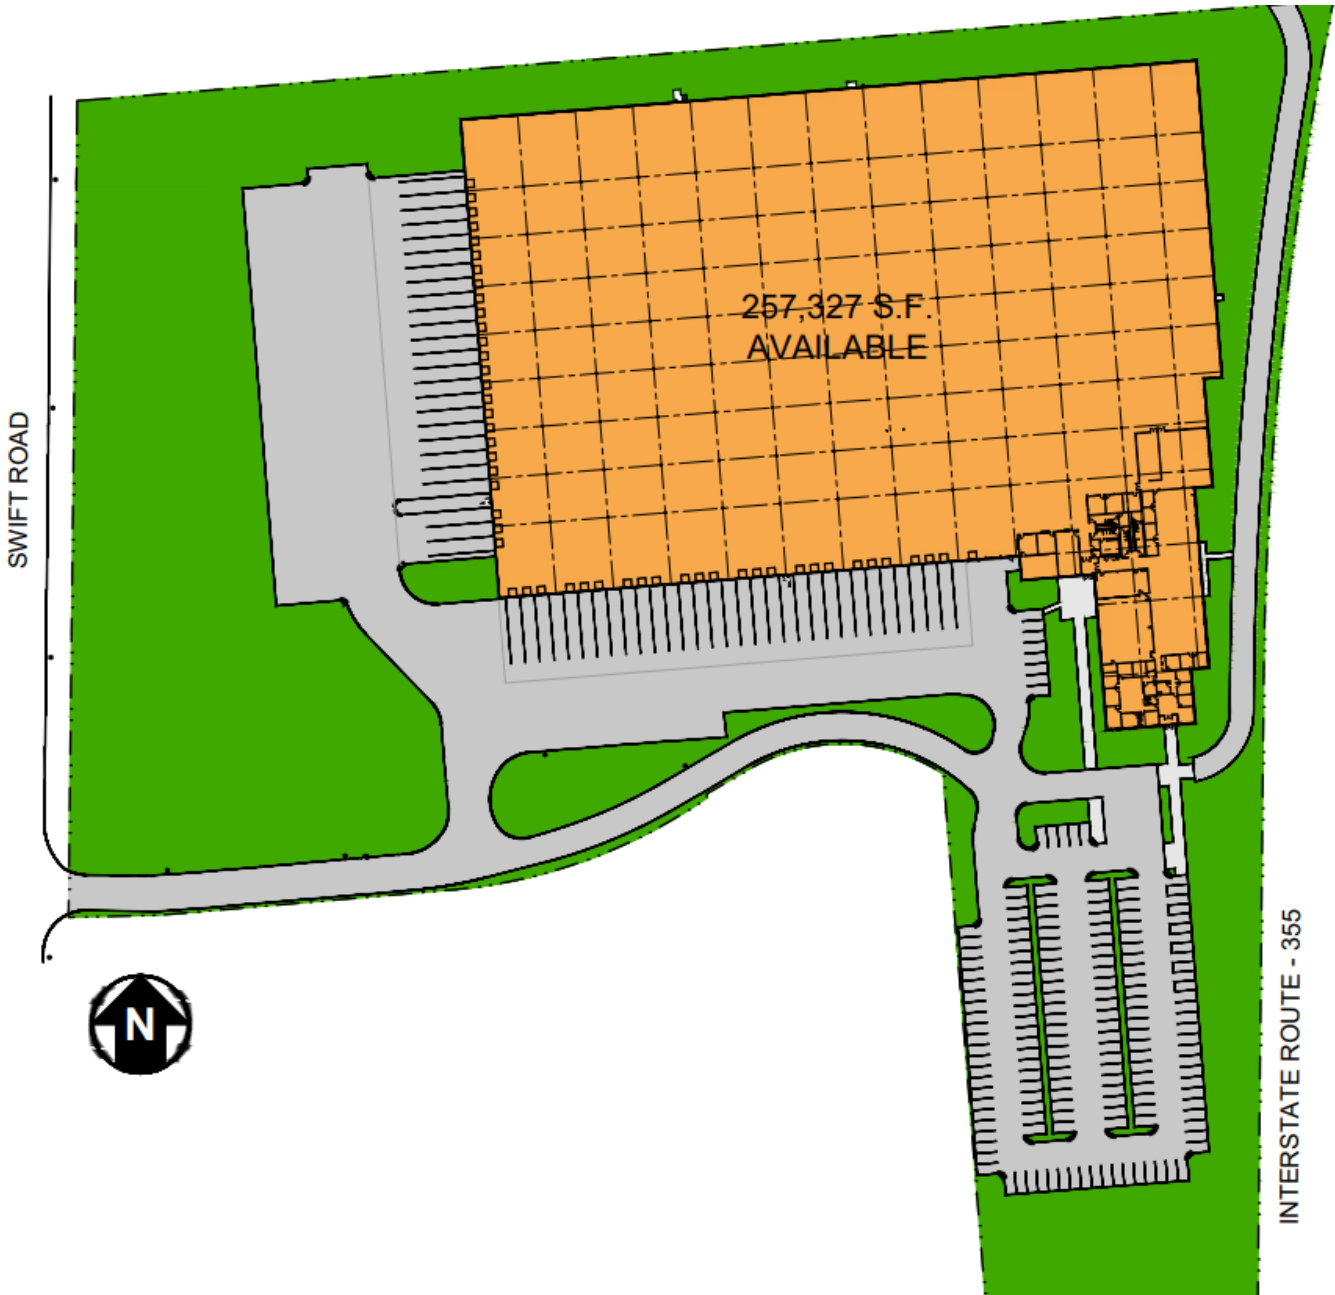

1141 N. Swift Road

Addison, IL 60101

[Click for Virtual Tour](#)

HAMILTON PARTNERS
www.hamiltonpartners.com

HAMILTON PARTNERS - Sponsoring Broker

Industrial Division

Industrial@hamiltonpartners.com

P 630-250-9700