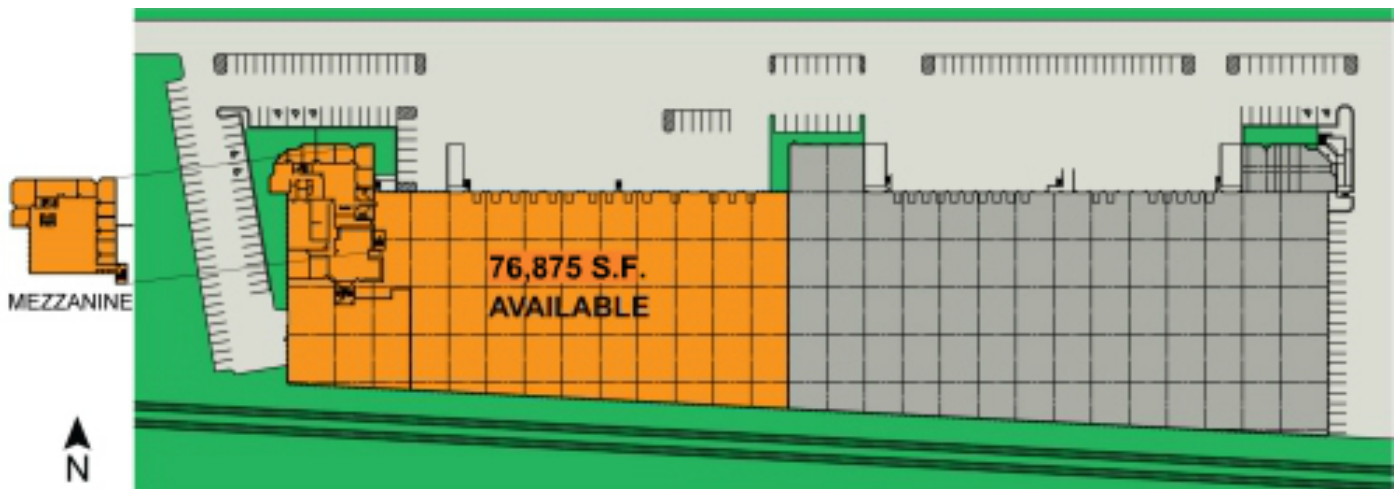

O'Hare South #1

O'Hare So. #1 (11417)

11417 Irving Park Road

Franklin Park, IL 60131, United States

HAMILTON PARTNERS
www.hamiltonpartners.com

SUITE FEATURES

- 6,551 SF office space also available on mezzanine, in addition to the 6,551 SF of office on the first floor
Total building square footage is 171,862 S.F.

DETAILS

Square Feet:	76,875 S.F.
Office Square Feet:	6,551 S.F.
Clear Height:	24'
Bay Size:	32 x 40'
Exterior Docks:	13
Drive-In Doors:	2

SITE AND BUILDING PLAN

HAMILTON PARTNERS - Sponsoring Broker

Industrial Division