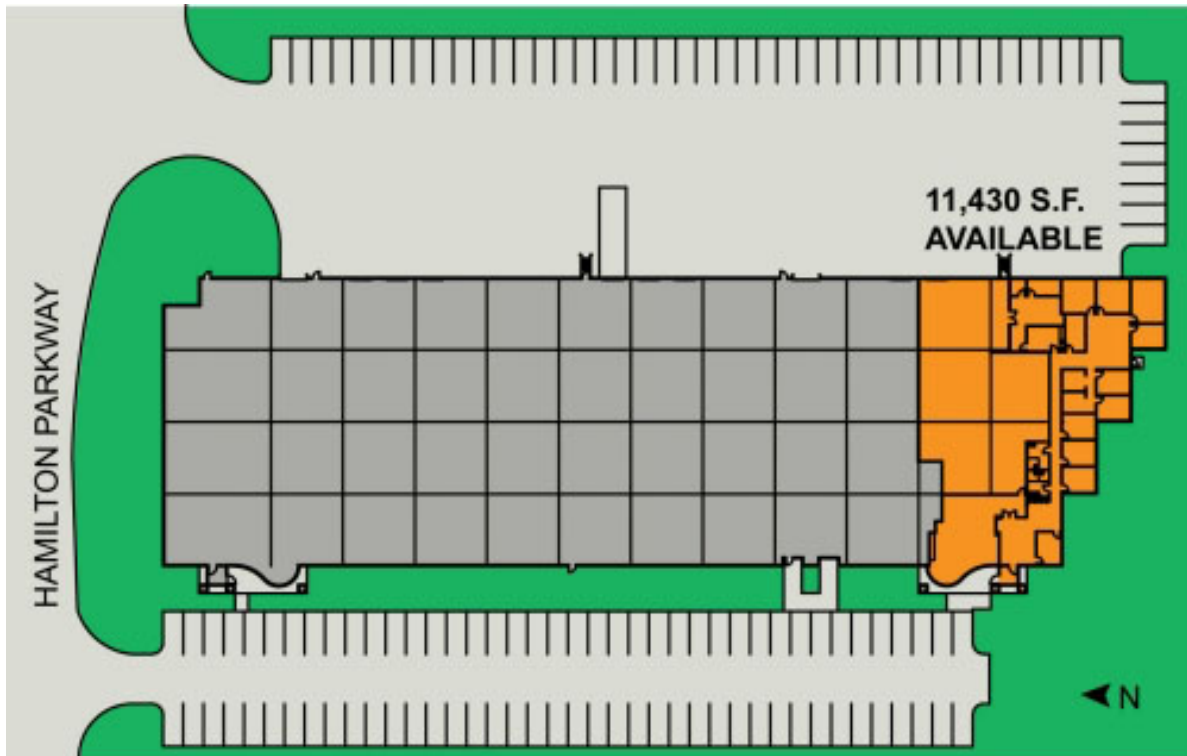

HLCC #7

1360 Hamilton Parkway
Itasca, IL 60143

SUITE FEATURES

DETAILS

Square Feet:	11,430 S.F.
Office Square Feet:	6,106 S.F.
Clear Height:	18
Exterior Docks:	1

SITE AND BUILDING PLAN

HAMILTON PARTNERS - Sponsoring Broker