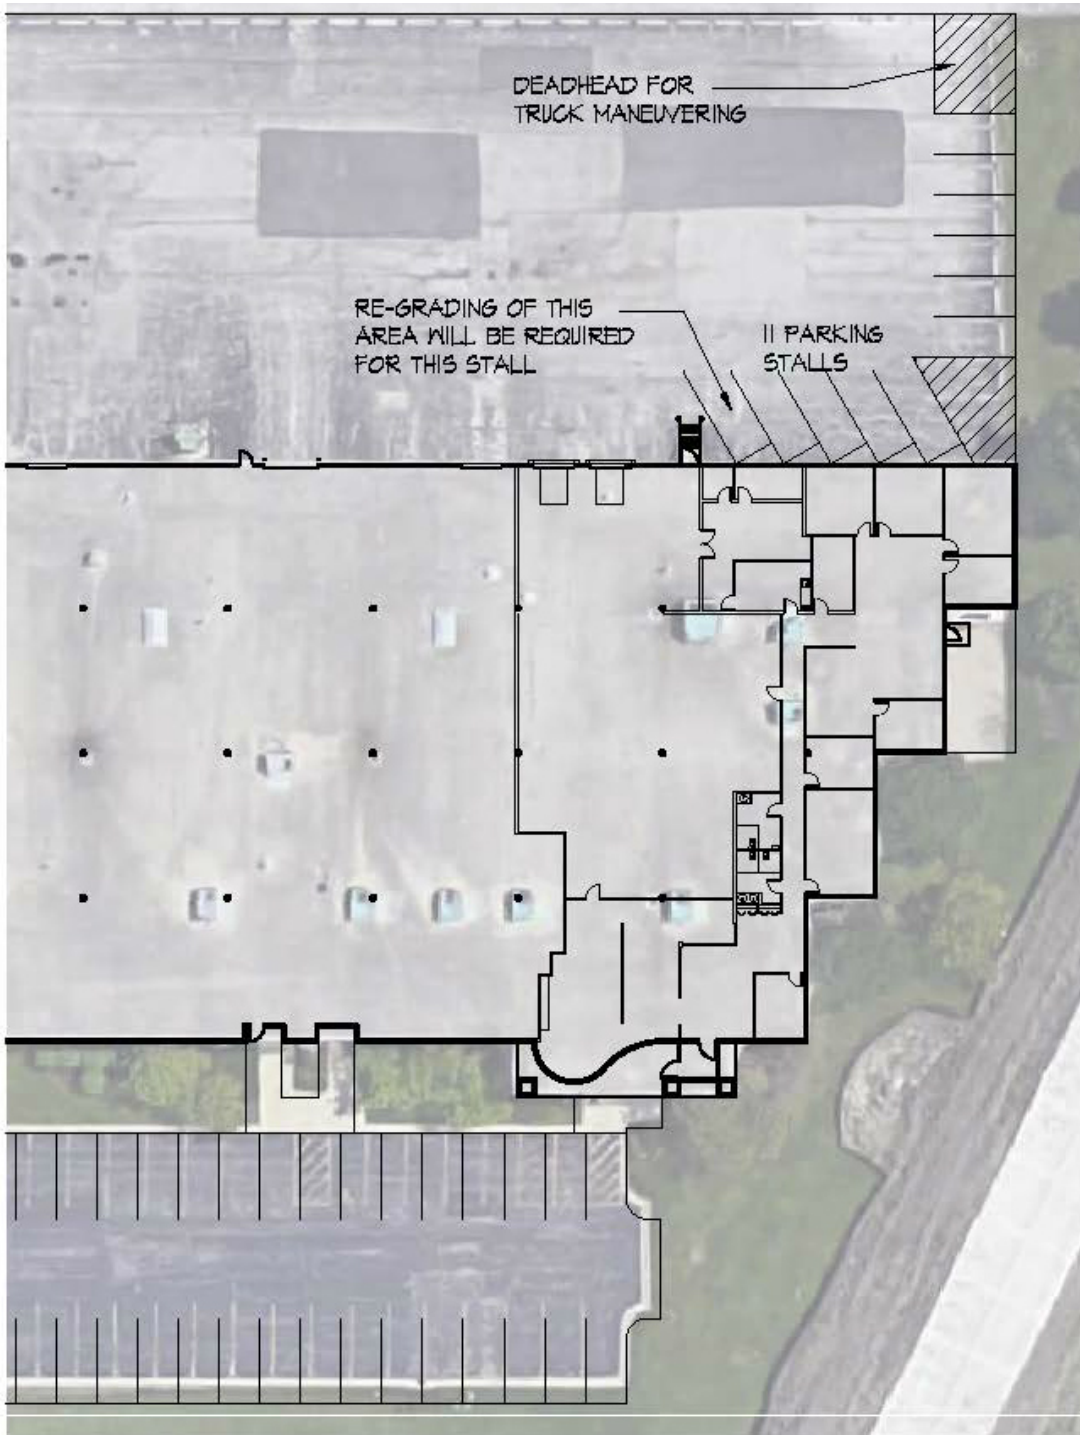

HLCC #7

1360 Hamilton Parkway
Itasca, IL 60143

HAMILTON PARTNERS
www.hamiltonpartners.com

HAMILTON PARTNERS - Sponsoring Broker

Hamilton Partners
Industrial Division
industrial@hamiltonpartners.com

P 630-250-9700