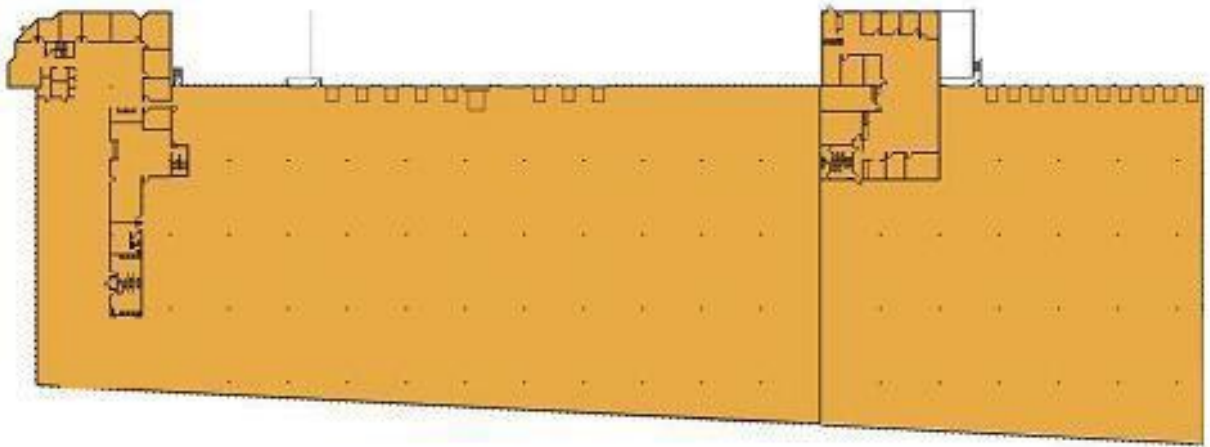

11405-11417 Irving Park Road
O'Hare So. #1 (11409/11417)
11409/11417 Irving Park Road
Franklin Park, IL 60131, United States

HAMILTON
www.hamiltonpartners.com **PARTNERS**

HAMILTON PARTNERS - Sponsoring Broker

Industrial Division

Industrial@hamiltonpartners.com

P 630-250-9700