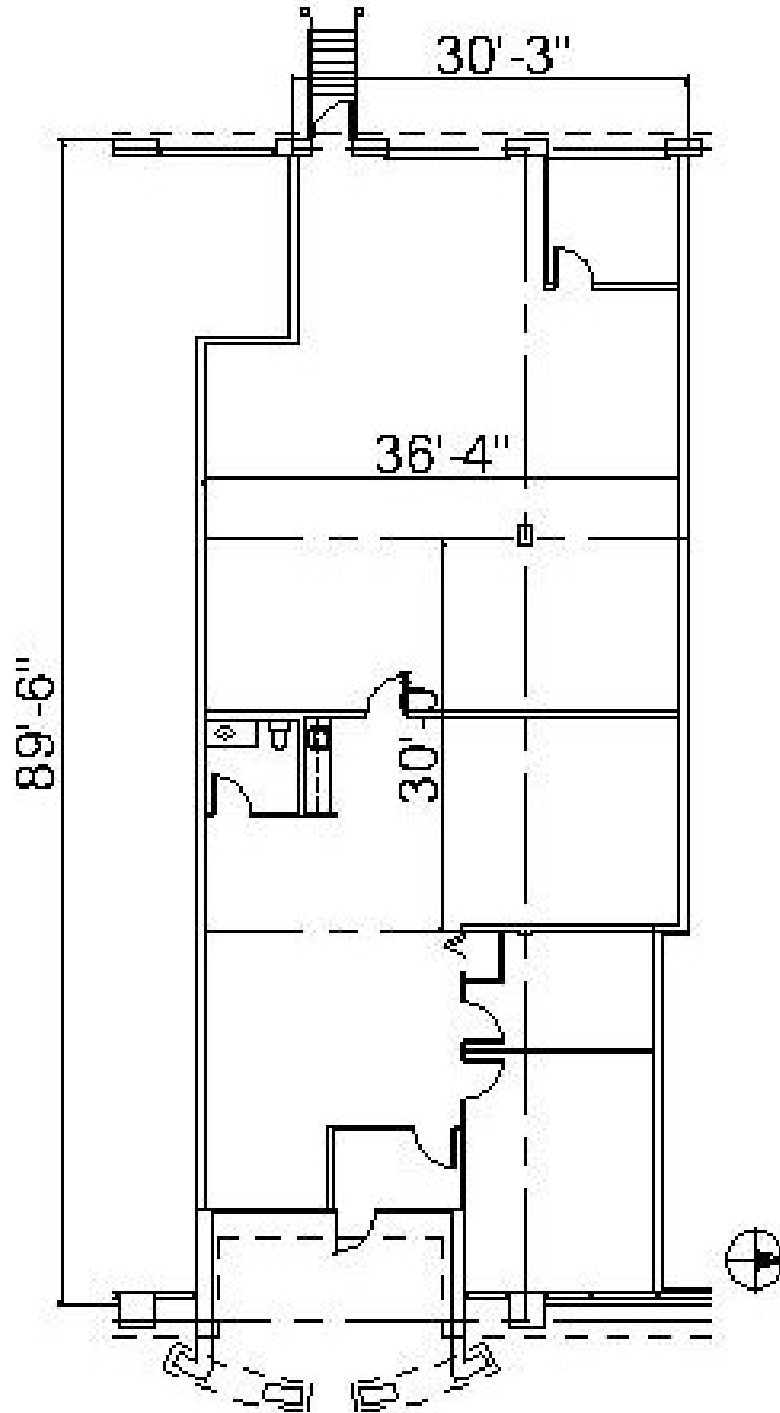

1253-1279 Hamilton Parkway

Itasca, IL 60143

[Click for Virtual Tour](#)

HAMILTON PARTNERS
www.hamiltonpartners.com

HAMILTON PARTNERS - Sponsoring Broker

Industrial Division

Industrial@hamiltonpartners.com

P 630-250-9700