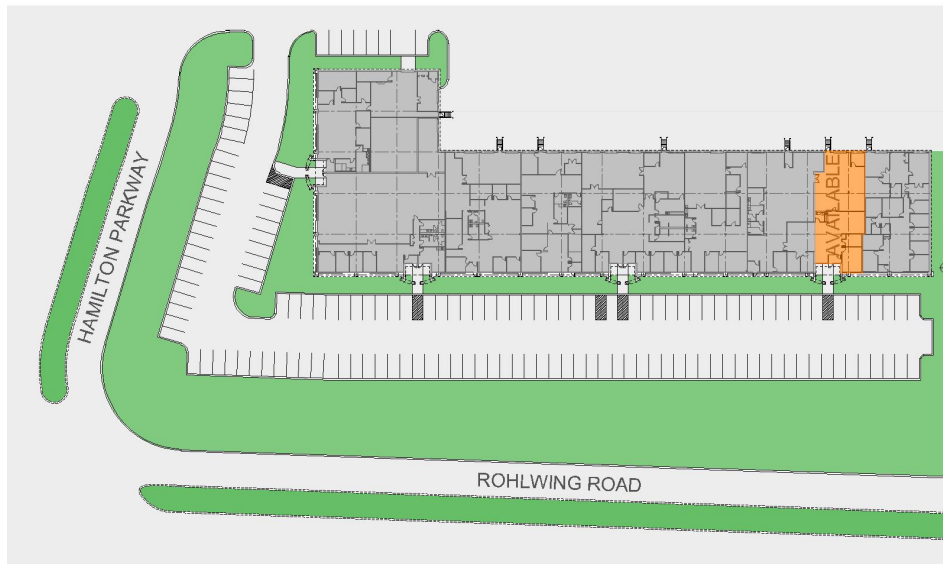

SITE AND BUILDING PLAN

HAMILTON PARTNERS - Sponsoring Broker

Industrial Division

Industrial@hamiltonpartners.com

P 630-250-9700