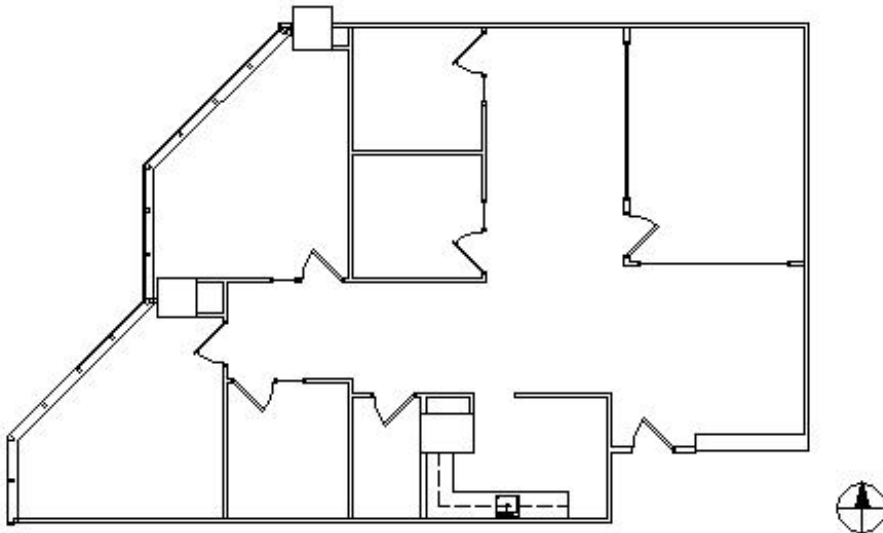

## DETAILS

**Square Feet:** 2,201 S.F.  
**Net Rent:** \$19.50/S.F.  
**OP. Expense:** \$8.90/S.F.  
**Tax:** \$2.97/S.F.  
**Gross Rent:** \$31.37/S.F.

## SUITE FEATURES

- Virtual Tour
- Furnished suite for immediate occupancy
- Spacious reception area
- Interior conference room seats 8
- 2 Large exterior offices
- 3 Interior offices
- Kitchen with sink

## FLOOR PLAN

## SPACE PLAN