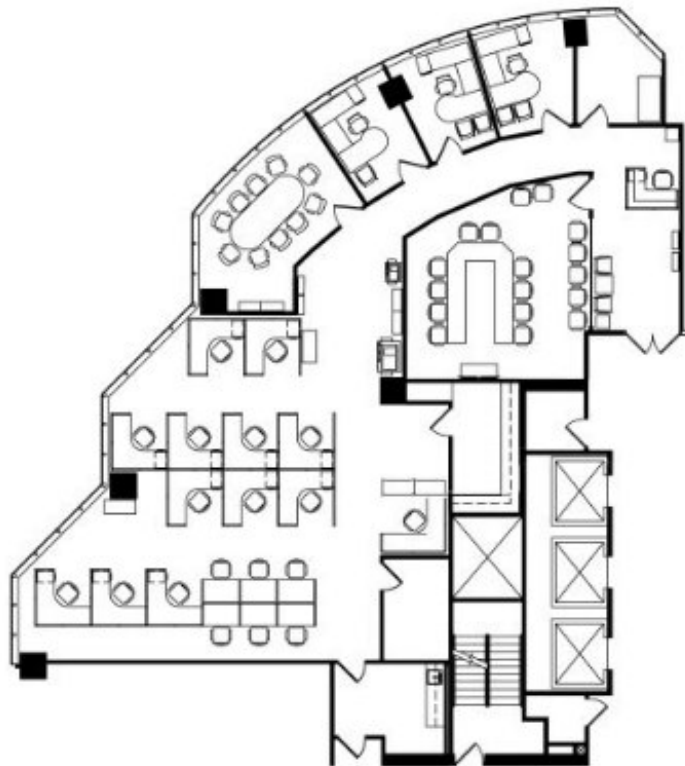

One Lincoln Centre
Suite 395
18W140 Butterfield Road
Oakbrook Terrace, IL 60181

HAMILTON PARTNERS
www.hamiltonpartners.com

SUITE FEATURES

- Virtual Tour
- Available December 1, 2020
- Furnished suite
- Full height windows

FLOOR PLAN

DETAILS

Square Feet: 4,312 S.F.
Net Rent: \$19.50/S.F.
OP. Expense: \$8.90/S.F.
Tax: \$2.97/S.F.
Gross Rent: \$31.37/S.F.

SPACE PLAN

CONTACT INFORMATION

Paul O'Connor

✉ poconnor@hamiltonpartners.com