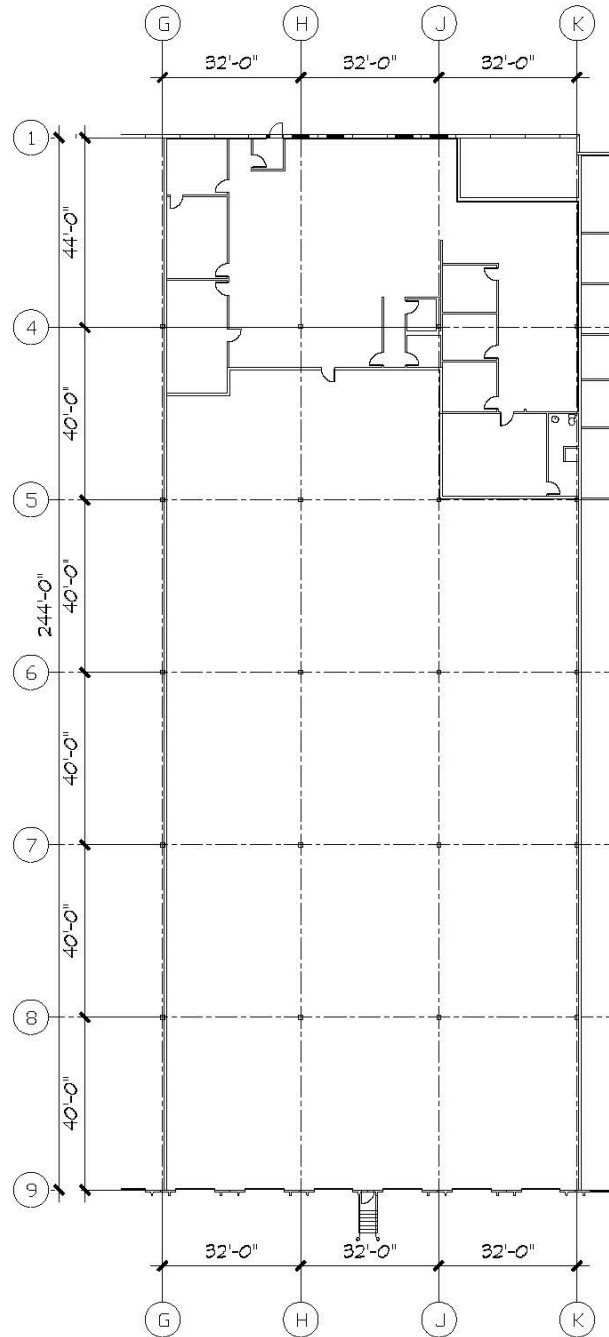

1250 Greenbriar Drive

1250 Greenbriar
Addison, IL 60101

HAMILTON PARTNERS
www.hamiltonpartners.com

HAMILTON PARTNERS - Sponsoring Broker