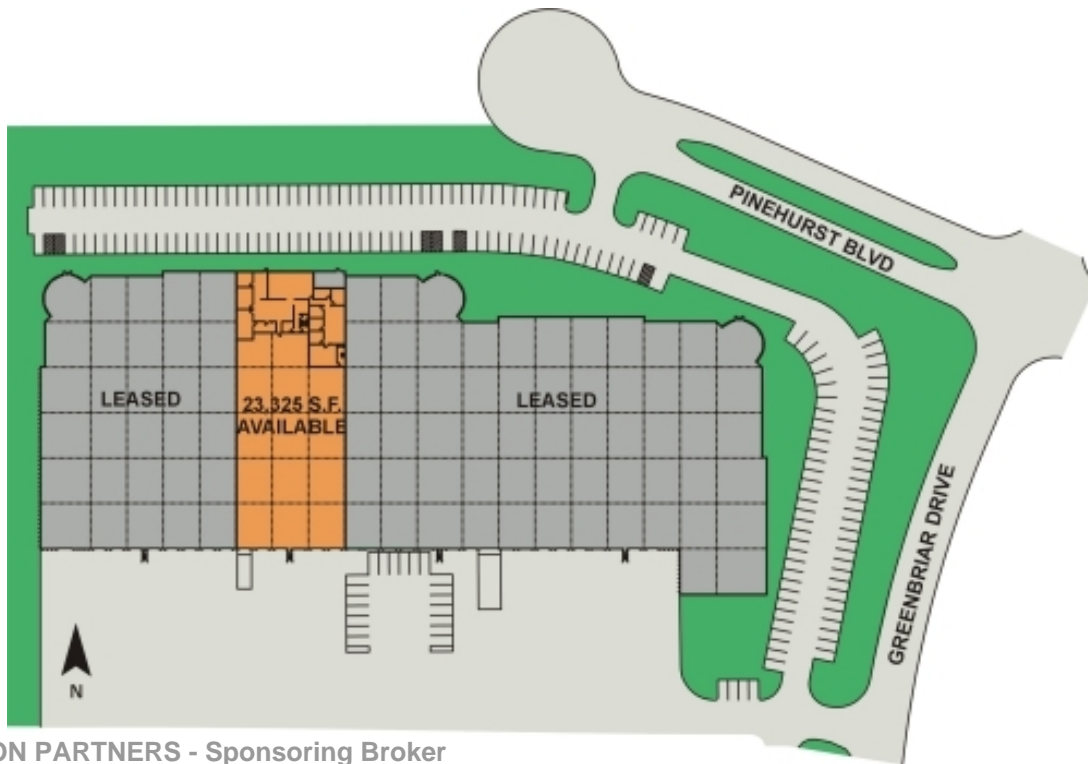

SITE AND BUILDING PLAN

HAMILTON PARTNERS - Sponsoring Broker

Industrial Division

Industrial@hamiltonpartners.com

P 630-250-9700