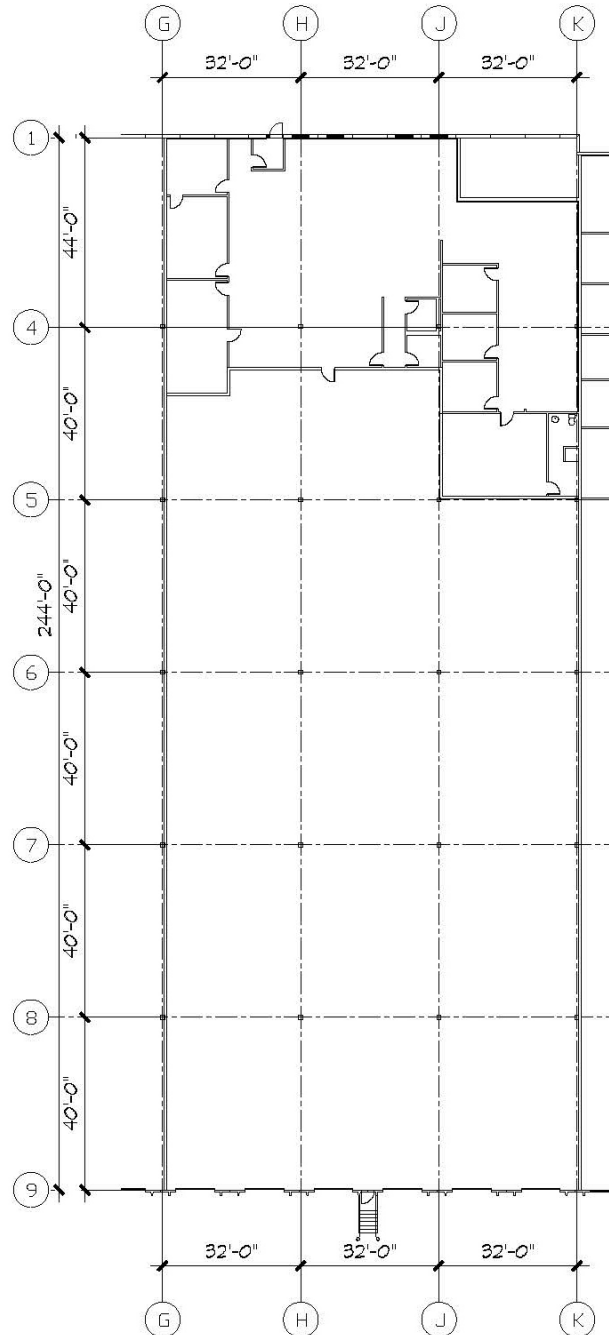

1250 Greenbriar Drive

1250 Greenbriar
Addison, IL 60101

HAMILTON PARTNERS
www.hamiltonpartners.com

HAMILTON PARTNERS - Sponsoring Broker

Industrial Division

Industrial@hamiltonpartners.com

P 630-250-9700