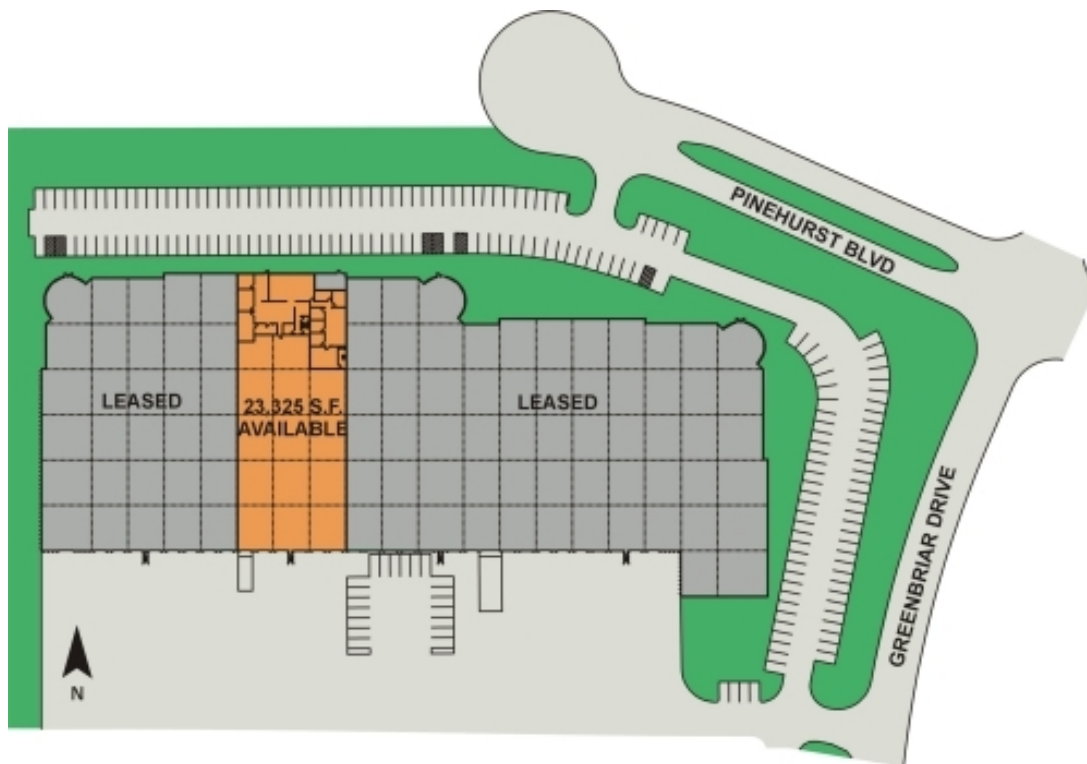

SITE AND BUILDING PLAN

HAMILTON PARTNERS - Sponsoring Broker