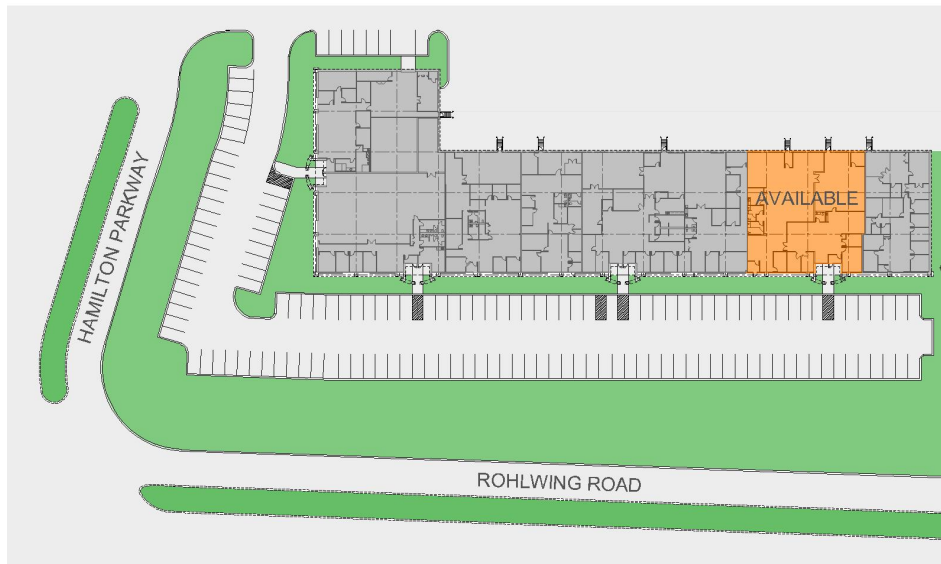

1253-1279 Hamilton Parkway

1255/1261 Hamilton Parkway, Itasca, IL

[Click for Virtual Tour](#)

HAMILTON PARTNERS
www.hamiltonpartners.com

SUITE FEATURES

- [Click Here for Virtual Tour](#)
- 1255 & 1261 Hamilton Parkway combined

DETAILS

Square Feet:	7,808 S.F.
Office Square Feet:	6,015 S.F.
Clear Height:	12
Exterior Docks:	1
Drive-In Doors:	1
Divisible:	Yes

SITE AND BUILDING PLAN

HAMILTON PARTNERS - Sponsoring Broker

Industrial Division