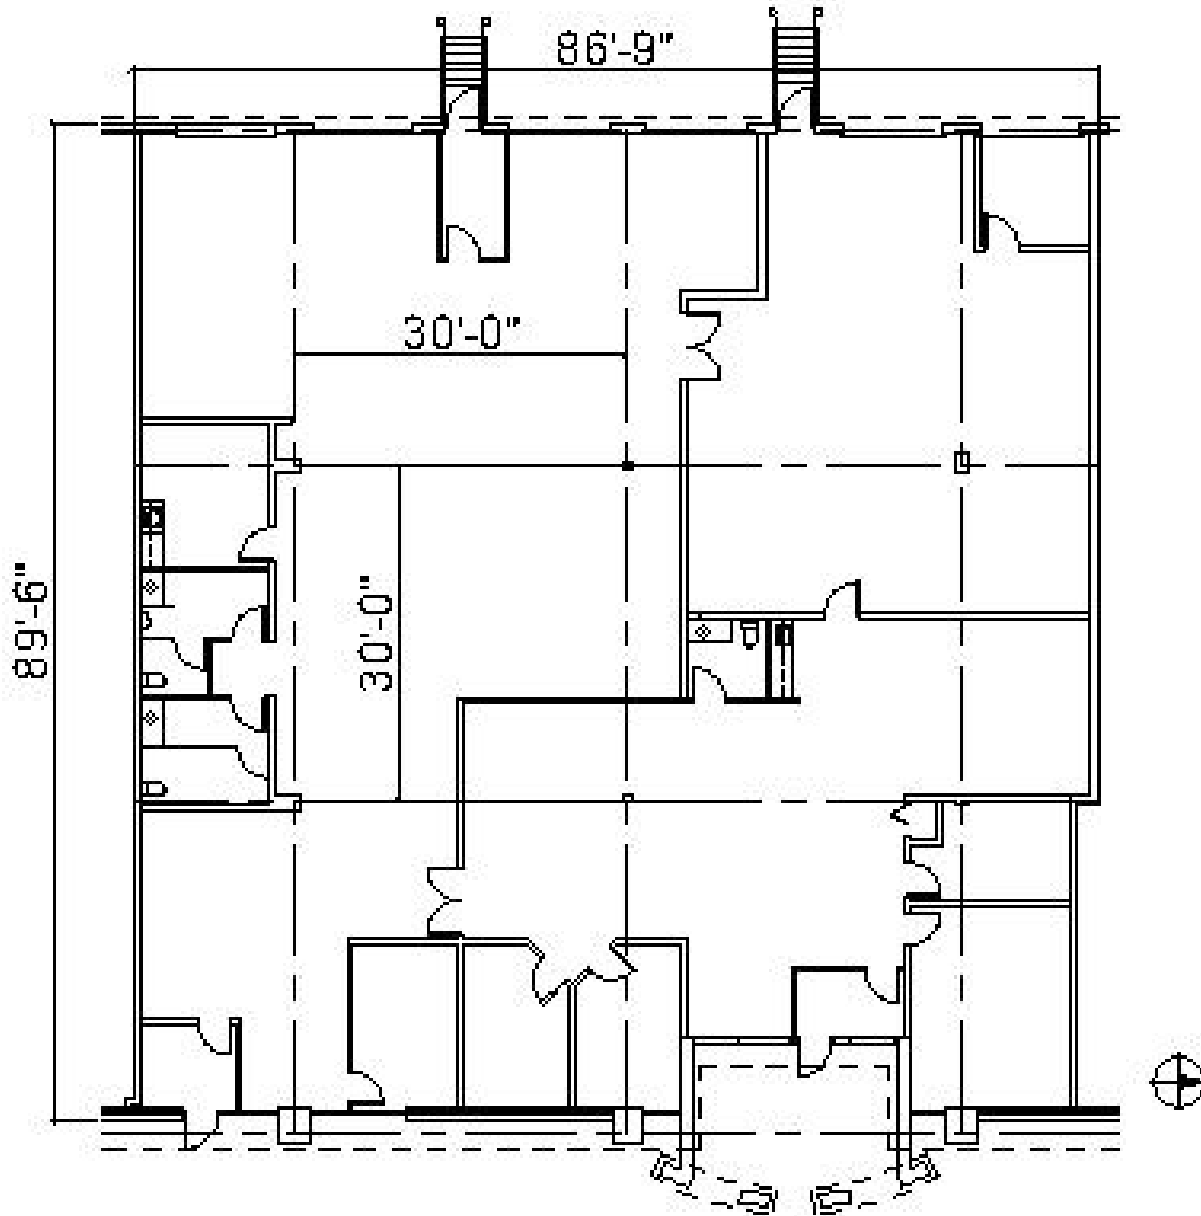

1253-1279 Hamilton Parkway

1255/1261 Hamilton Parkway, Itasca, IL

[Click for Virtual Tour](#)

HAMILTON PARTNERS
www.hamiltonpartners.com

HAMILTON PARTNERS - Sponsoring Broker

Industrial Division

Industrial@hamiltonpartners.com

P 630-250-9700