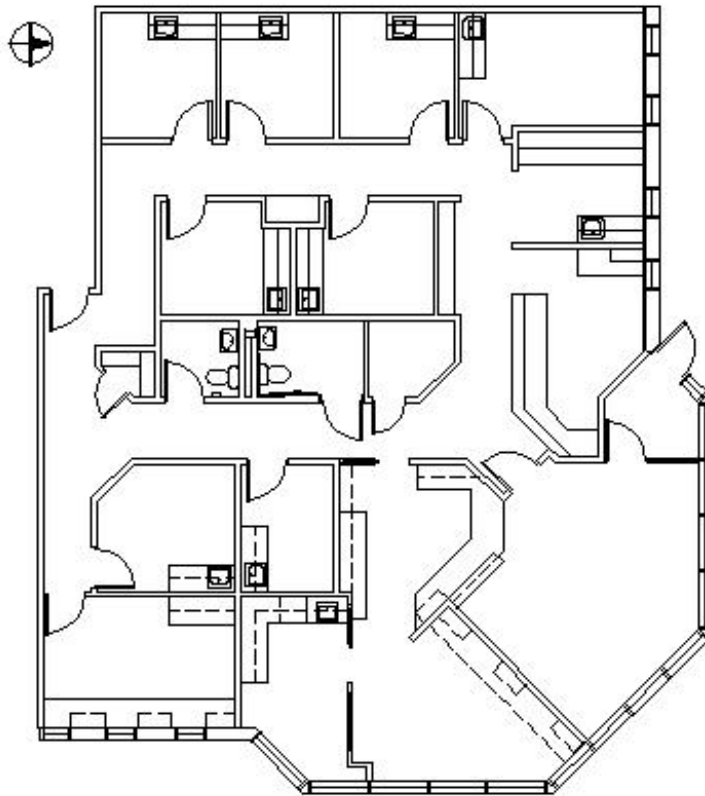

135 Arlington Heights Road

Suite 152

135 Arlington Heights Road, Buffalo Grove,
IL 60089

HAMILTON PARTNERS
www.hamiltonpartners.com

DETAILS

Square Feet: 3,086 S.F.
Net Rent: \$14.00/S.F.
OP. Expense: \$5.96/S.F.
Tax: \$2.31/S.F.
Gross Rent: \$22.27/S.F.

SUITE FEATURES

- Medical Office Space
- 7 Exam Rooms with Sink
- Large Reception / Waiting Room Area
- 2 Private Restrooms
- On-Site Management
- Excellent Parking

FIRST FLOOR PLAN

SPACE PLAN

HAMILTON PARTNERS - Sponsoring Broker