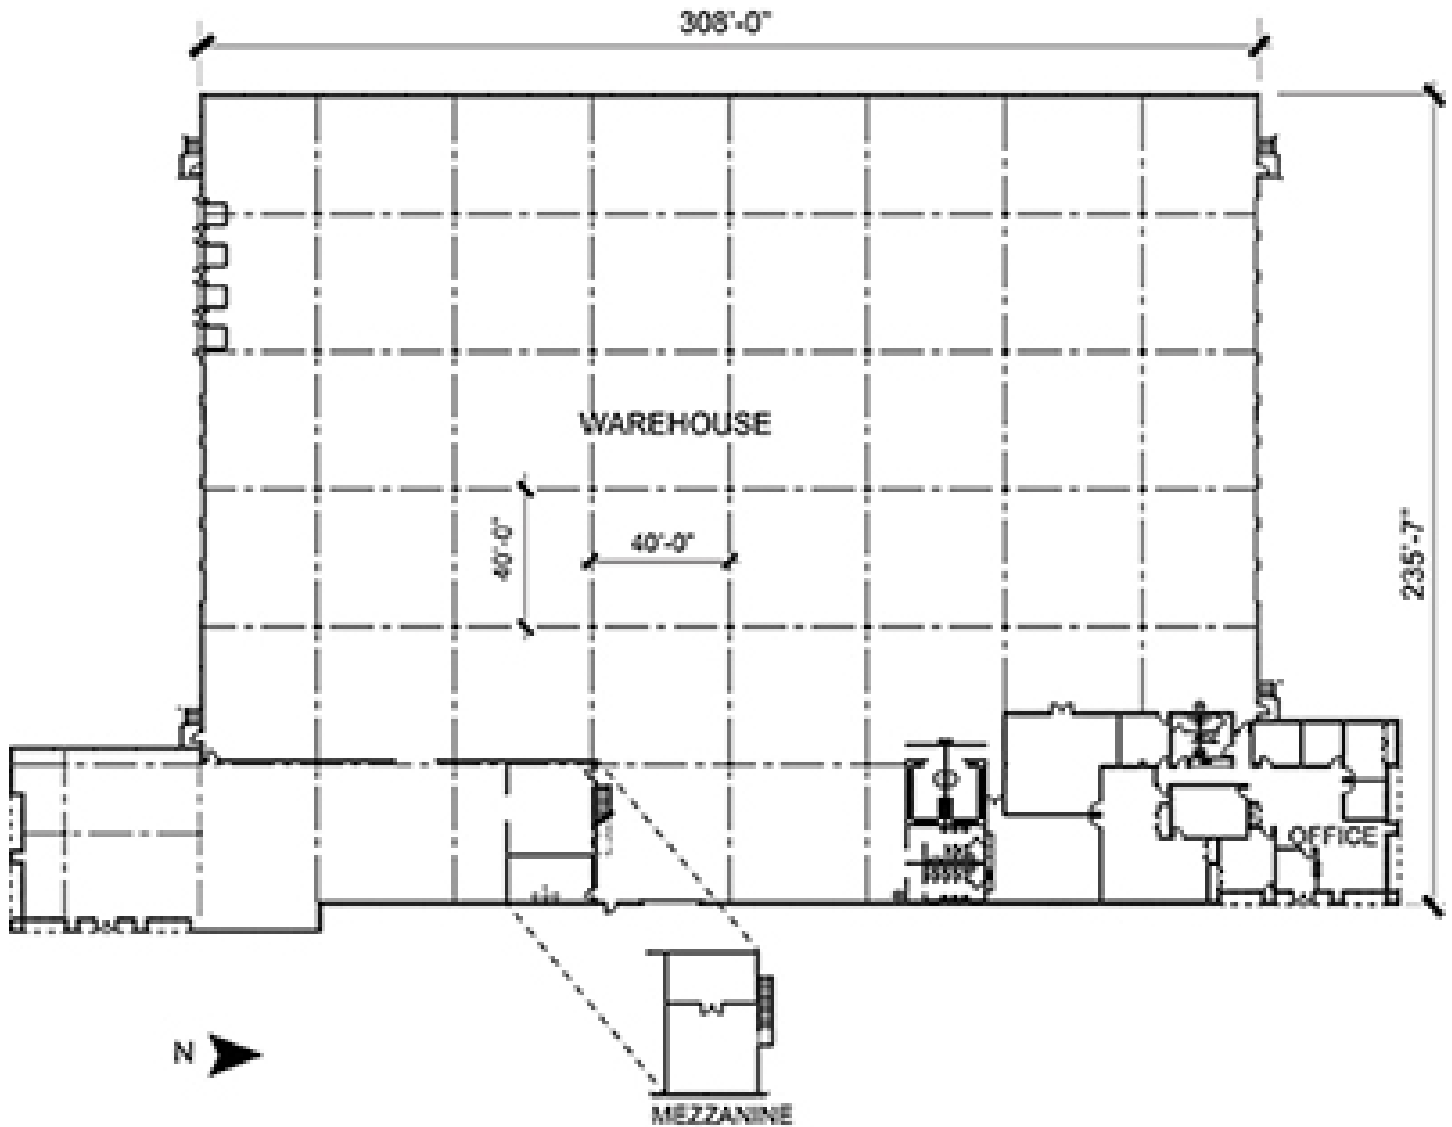

300 Hastings Drive

300 Hastings Drive
Buffalo Grove, IL 60089

HAMILTON PARTNERS
www.hamiltonpartners.com

HAMILTON PARTNERS - Sponsoring Broker

Industrial Division

Industrial@hamiltonpartners.com

P 630-250-9700