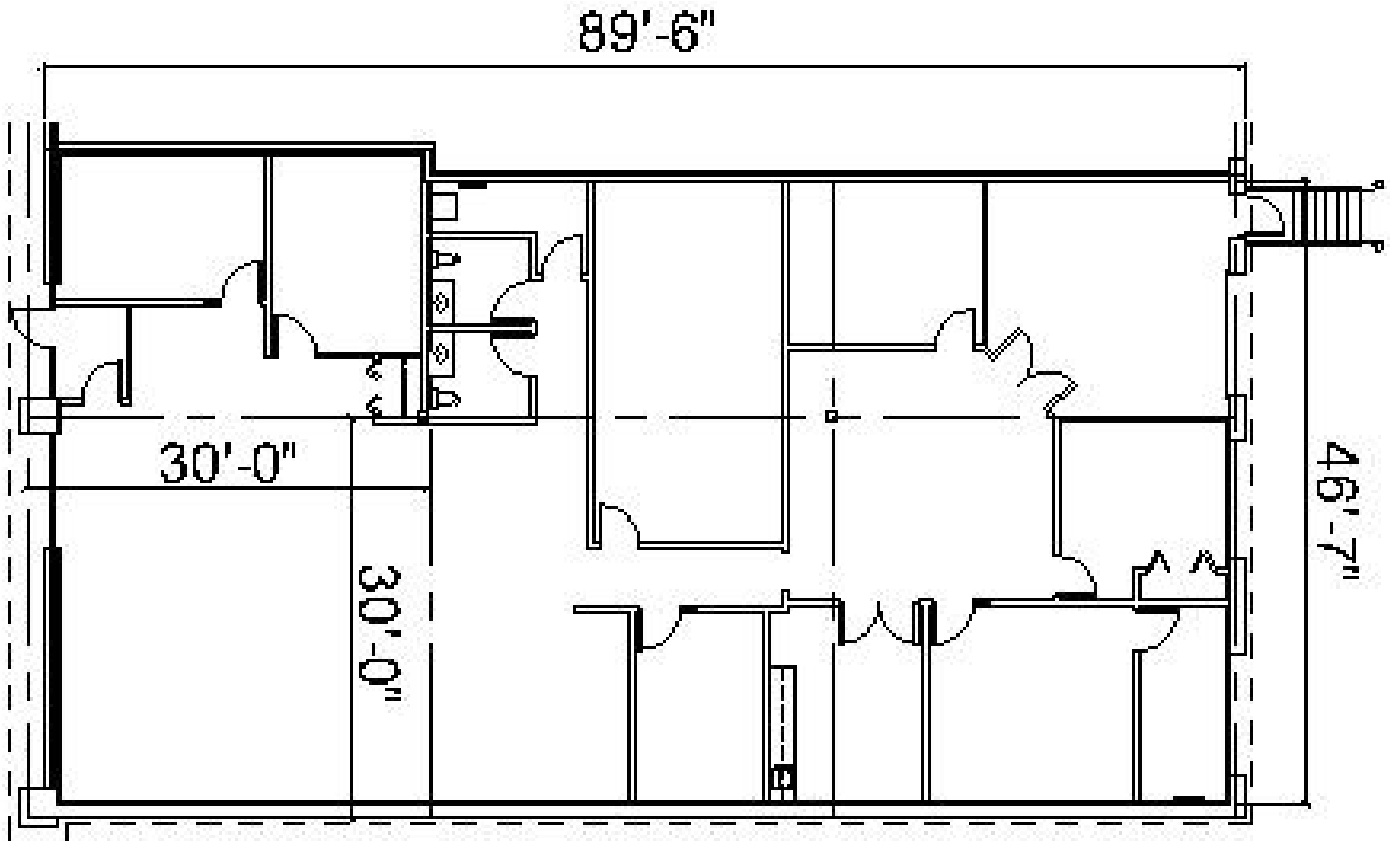

HAMILTON PARTNERS - Sponsoring Broker

Hamilton Partners Industrial Division

Industrial@hamiltonpartners.com

P 630-250-9700