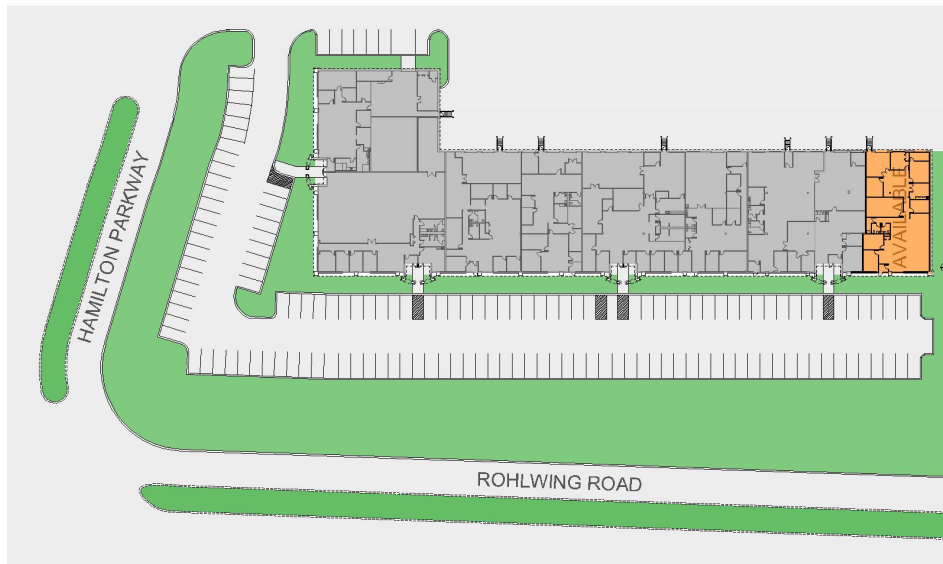

SUITE FEATURES

DETAILS

Square Feet:	4,453 S.F.
Office Square Feet:	4,211 S.F.
Clear Height:	12
Exterior Docks:	1
Divisible:	No

SITE AND BUILDING PLAN

HAMILTON PARTNERS - Sponsoring Broker

Hamilton Partners Industrial Division