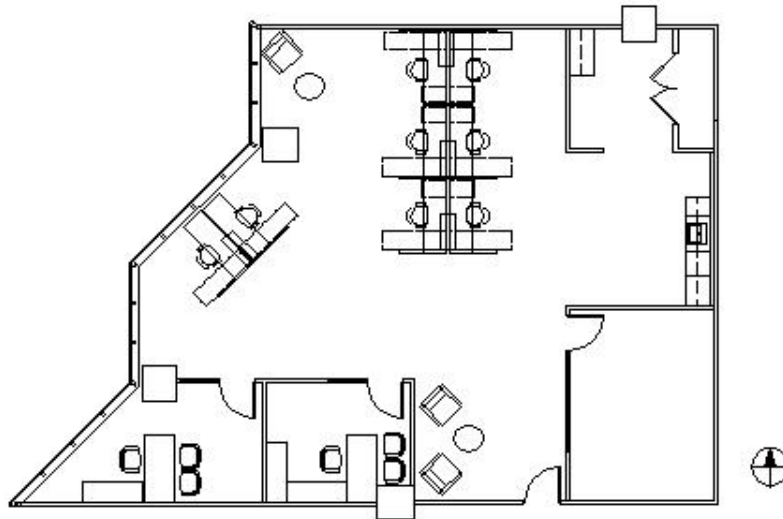

One Lincoln Centre
Suite 980
18W140 Butterfield Road
Oakbrook Terrace, IL 60181
[Click for Virtual Tour](#)

HAMILTON PARTNERS
www.hamiltonpartners.com

SUITE FEATURES

- Virtual Tour
- Available Immediately
- Furniture Included
- Elevator exposure
- West views
- Full height windows

NINTH FLOOR PLAN

DETAILS

Square Feet: 2,338 S.F.
Net Rent: \$19.50/S.F.
OP. Expense: \$10.48/S.F.
Tax: \$1.99/S.F.
Gross Rent: \$31.97/S.F.

SPACE PLAN

HAMILTON PARTNERS - Sponsoring Broker

Paul O'Connor
poconnor@hamiltonpartners.com
P 630-250-4876
F 630-251-8521