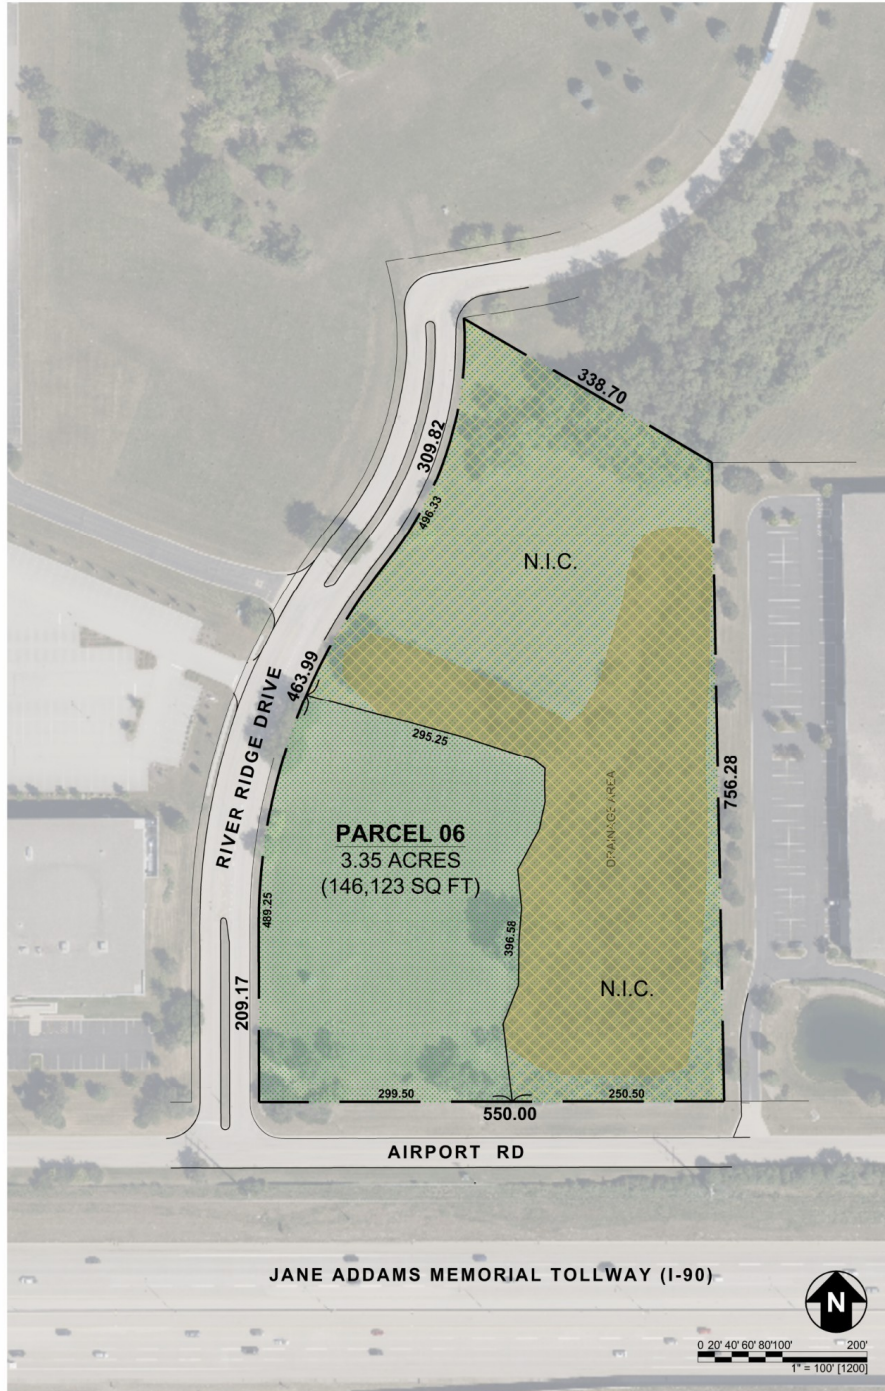

FRBC Parcel 06- 3.35 Acres

*1 River Ridge Road
Elgin, IL 60123*

SUITE FEATURES

DETAILS

Square Feet: 146,123 S.F.

HAMILTON PARTNERS - Sponsoring Broker

Industrial Division

Industrial@hamiltonpartners.com

P 630-250-9700

FRBC Parcel 06- 3.35 Acres

1 River Ridge Road
Elgin, IL 60123

HAMILTON PARTNERS
www.hamiltonpartners.com

HAMILTON PARTNERS - Sponsoring Broker

Industrial Division

Industrial@hamiltonpartners.com