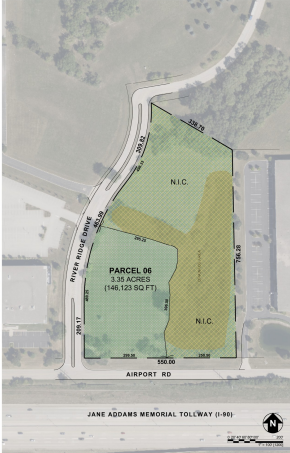

FRBC Parcel 06- 3.35 Acres

*1 River Ridge Road
Elgin, IL 60123*

SUITE FEATURES

DETAILS

Square Feet: 146,123 S.F.

HAMILTON PARTNERS - Sponsoring Broker

Industrial Division

Industrial@hamiltonpartners.com

P 630-250-9700

FRBC Parcel 06- 3.35 Acres

1 River Ridge Road
Elgin, IL 60123

HAMILTON PARTNERS
www.hamiltonpartners.com

HAMILTON PARTNERS - Sponsoring Broker

Industrial Division

Industrial@hamiltonpartners.com