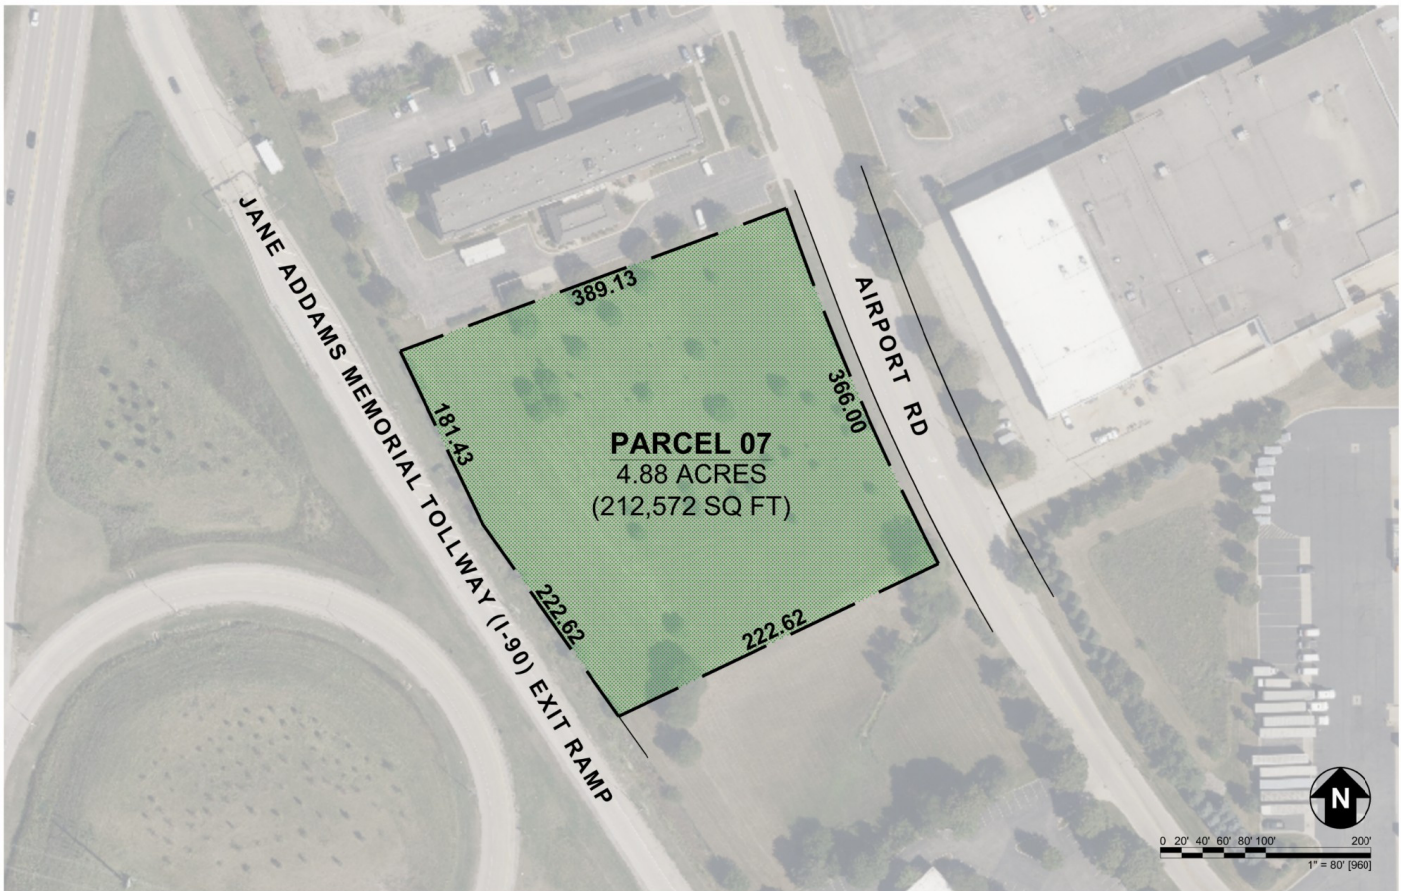

FRBC Parcel 07- 4.88 Acres

1 River Ridge Road
Elgin, IL 60123

SUITE FEATURES

DETAILS

Square Feet: 212,572 S.F.

HAMILTON PARTNERS - Sponsoring Broker

Industrial Division

Industrial@hamiltonpartners.com

P 630-250-9700

FRBC Parcel 07- 4.88 Acres

1 River Ridge Road
Elgin, IL 60123

HAMILTON PARTNERS
www.hamiltonpartners.com

HAMILTON PARTNERS - Sponsoring Broker

Industrial Division

Industrial@hamiltonpartners.com