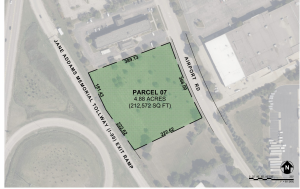

FRBC Parcel 07- 4.88 Acres

1 River Ridge Road
Elgin, IL 60123

SUITE FEATURES

DETAILS

Square Feet: 212,572 S.F.

HAMILTON PARTNERS - Sponsoring Broker

Industrial Division

Industrial@hamiltonpartners.com