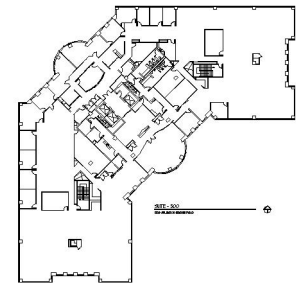

HAMILTON PARTNERS

1250 Arlington Heights Road

Itasca, IL 60143

[Map this location](#)

Building Facts

- ◆ Building Signage Available
- ◆ 5 Story Class "A" Building
- ◆ Delicatessen
- ◆ Building Conference Room
- ◆ Restaurants and Hotel within Walking Distance
- ◆ Great Access to O'Hare and Chicago

Building Location:	Itasca, IL
Year Built:	1991
Total Square Footage:	137,000 S.F.
Typical Floor Size:	27,000 S.F.
Parking Ratio:	4/1000

Additional Property Views

Building Lobby

Sample Floor Plan

Contact Information